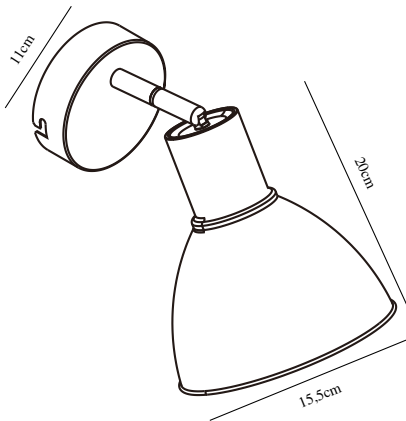

POP | WALL LIGHT | ANTHRACITE

45841050

nordlux®

Voltage (V): 220-240 Volt
IP degree: IP20
Maximum bulb wattage (W): 18W
Class (Class 1, Class 2, Class 3):
Class 2 (Double isolated)
Bulb base: E27
Dimmerable: Yes with compatible
bulb
Switch placement: On the cable
Parallel connection: False

Primary material: Metal
Colour of the cable: Black
Length of the cable (cm): 180
Surface material of the cable:
Plastic
Is the cable replaceable: True

Colour: Anthracite
Height (cm): 20
Width (cm): 19
Tube Diameter (cm): 1.3
Shade Diameter (cm): 15.5
Length (cm): 19
Projection (cm): 19
Tilt Angle (°): 90
Turning Angle (°): 320

EAN: 5701581371682
TUN: 1902439
Item Number: 45841050

Pcs Per Master Carton: 3
Sales Box Height (cm): 19.3
Sales Box Width(cm): 21
Sales Box Depth (cm): 16
Sales Box Volume m³ : 0.0065
Product net weight (kg): 0.54

• Contemporary and simple style • Adjustable lamp head for a directional light

Elegant retro wall light made of metal with high-gloss finish. The light has a rotatable head and features a switch on the cord.