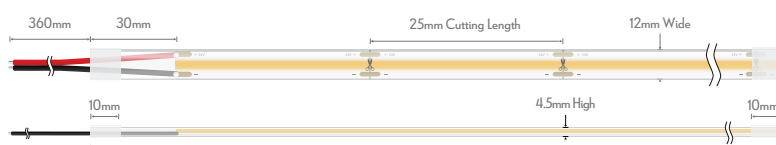

Diagrams / Additional

Item No.	Variant			CCT
	Per Mt	20M	50M	
PLEX-COB-5-IP67	24042	24056	24070	3000K
	24043	24057	24071	4000K
	24044	24058	24072	5000K

Max Run Length: 10M