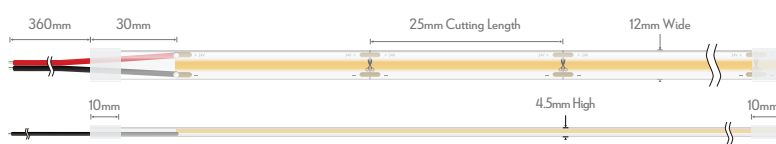

Diagrams / Additional

Item No.	Variant			CCT
	Per Mt	20M	50M	
PLEX-COB-15-IP67	24048	24062	24076	3000K
	24049	24063	24077	4000K
	24050	24064	24078	5000K

Max Run Length: 5M