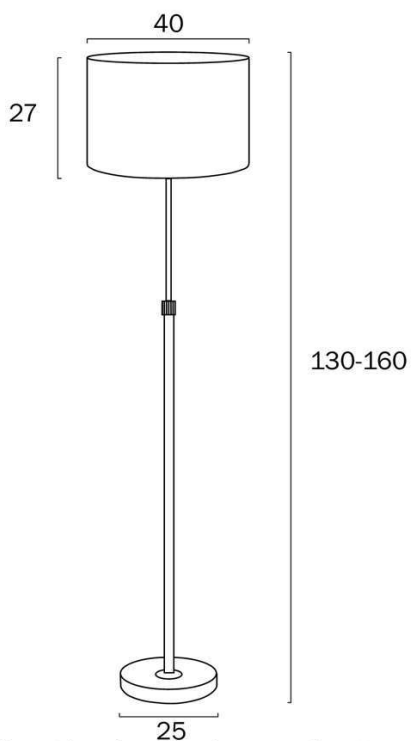

Specification

Voltage Input	240V
Total Wattage (max)	25
Globe Type	E27
Globe / Light Source qty	1
Globe / Light Source included	No
Dimmable	Globe Dependant
Electrical Protection	CLASS II - DOUBLE INSULATED, EARTH NOT REQUIRED
IP rating	IP20
Lead and Plug	Yes
Approvals	RCM
Box Contents	Instruction
Care Instructions	Do not use strong liquid cleaners, Wipe clean with a dry cloth
Replacement Warranty	*3 Years

Barcode

GTIN 9329501064610

Image -dimensions

Note: Dimensions are only a guide and may vary due to manufacturing variations.