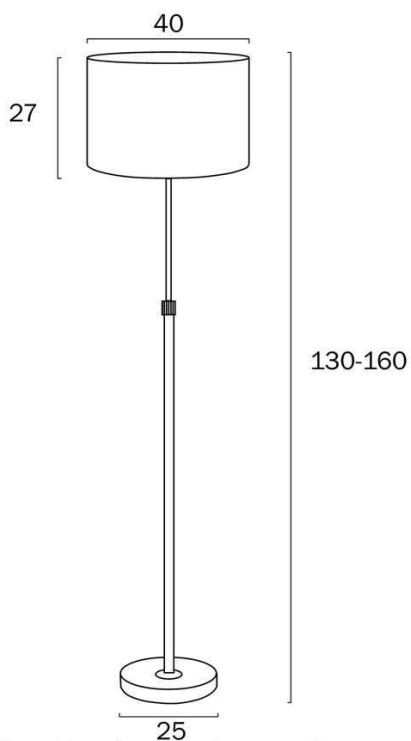

### Size

<b>Fixture Diameter (cm)</b>	40.0
<b>Fixture Height (cm)</b>	160.0
<b>Base Diameter (cm)</b>	25.0
<b>Shade Diameter (cm)</b>	40.0
<b>Shade Height (cm)</b>	27.0
<b>Height Adjustable?</b>	Yes
<b>Cable Length (cm)</b>	200 (50+Foot Switch+150)

## Image -dimensions

Note: Dimensions are only a guide and may vary due to manufacturing variations.

Last modification

2023-09-16

## Image -dimensions

Note: Dimensions are only a guide and may vary due to manufacturing variations.