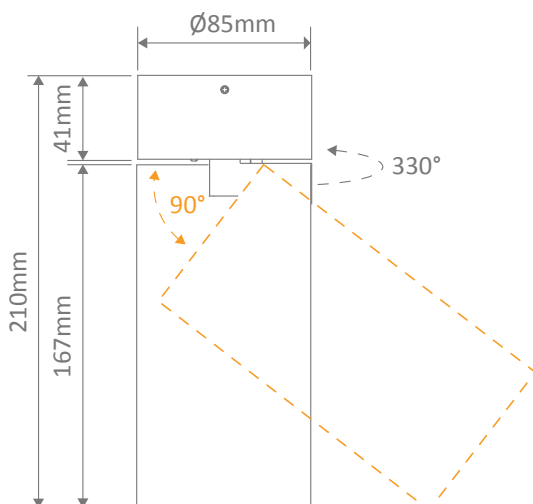

Diagrams / Additional

Item No.	Variant		CCT
	Blk	Wht	
PISTOL-25	20367	20368	TRIO