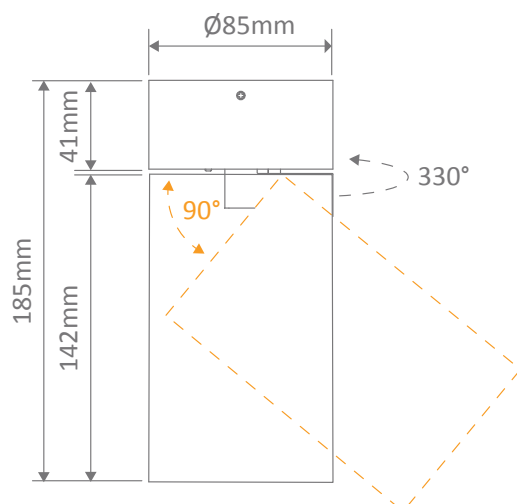

Diagrams / Additional

Item No.	Variant		CCT
	Blk	Wht	
PISTOL-15	20365	20366	TRIO