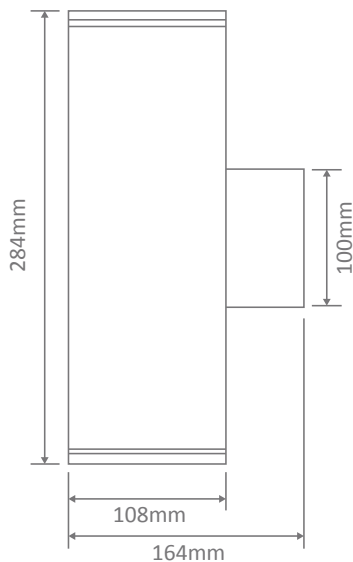

Diagrams / Additional

Item No.	Variant	CCT
PIPER-2-SQR-BLK	49226	No Lamp
	49227	3000K
	49229	5000K
PIPER-2-SQR-DGR	49230	No Lamp
	49231	3000K
	49233	5000K
PIPER-2-SQR-WHT	49238	No Lamp
	49239	3000K
	49241	5000K