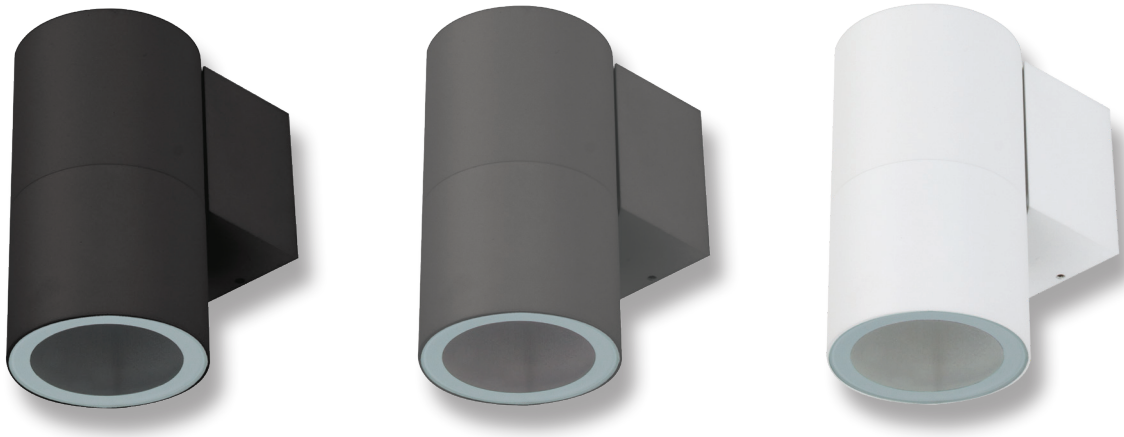

## PIPER-1-ROUND Wall Light

### Description

The Piper series of outdoor LED Wall Lights features a high quality die-cast aluminium frame powder coated in Textured Black, Dark Grey or White. Featuring a solid tempered clear lens, the Piper series will provide excellent vertical illumination for your home available without lamp or with 3000K warm white or 5000k cool white PAR-30 12W lamps. With the additional benefit of being IP65, this product can be used for both indoor and outdoor applications to provide the perfect look to your contemporary home or commercial application for many years to come, all backed by our Domus Lighting 3 year replacement warranty for peace of mind.

## PIPER-1-SQUARE Wall Light