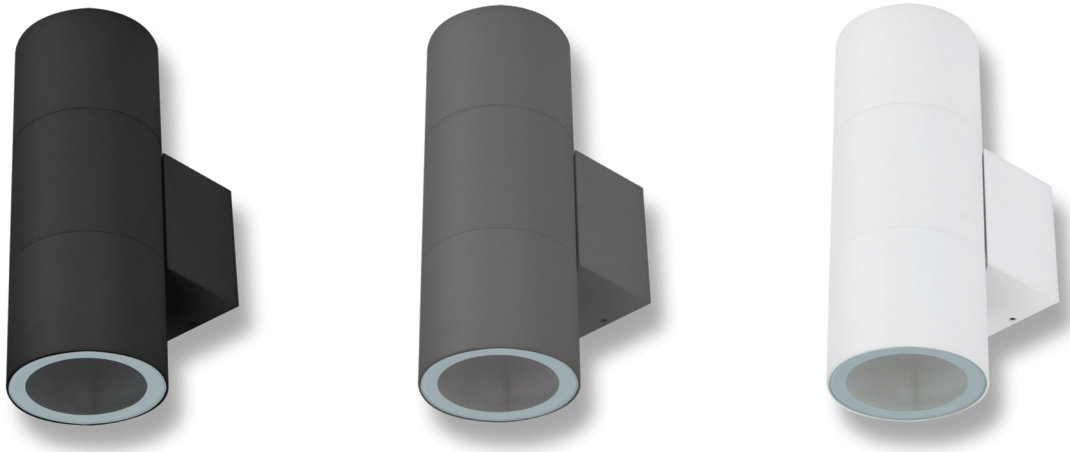

### Description

The Piper series of outdoor LED Wall Lights features a high quality die-cast aluminium frame powder coated in Textured Black, Dark Grey or White. Featuring a solid tempered clear lens, the Piper series will provide excellent vertical illumination for your home available without lamp or with 3000K warm white or 5000k cool white PAR-30 12W lamps. With the additional benefit of being IP65, this product can be used for both indoor and outdoor applications to provide the perfect look to your contemporary home or commercial application for many years to come, all backed by our Domus Lighting 3 year replacement warranty for peace of mind.

## PIPER-2-ROUND Wall Light