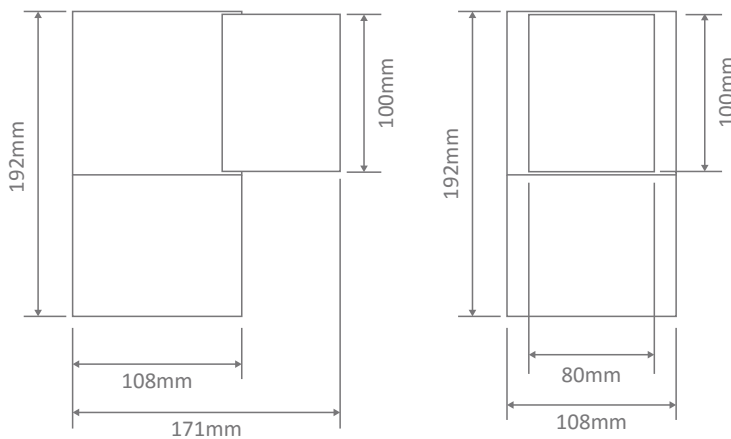

Diagrams / Additional

Item No.	Variant	CCT
PIPER-1-SQR-BLK	49260	No Lamp
	49261	3000K
	49262	5000K
PIPER-1-SQR-DGR	49263	No Lamp
	49264	3000K
	49265	5000K
PIPER-1-SQR-WHT	49266	No Lamp
	49267	3000K
	49268	5000K