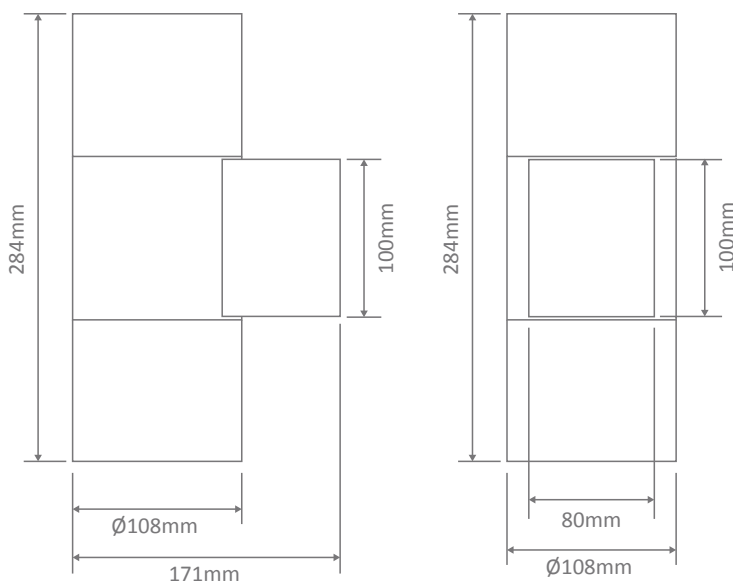

Diagrams / Additional

Item No.	Variant	CCT
PIPER-2-RND-BLK	49210	No Lamp
	49211	3000K
	49213	5000K
PIPER-2-RND-DGR	49214	No Lamp
	49215	3000K
	49217	5000K
PIPER-2-RND-WHT	49222	No Lamp
	49223	3000K
	49225	5000K