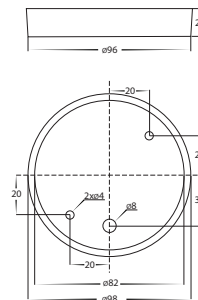

Optional Havit Compatible Accessories

Image	Part Number	Description
	12v DC LED Drivers	See Catalogue or Website for full range of 12v DC LED Drivers