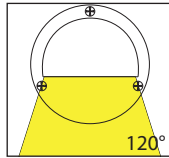

*Items ordered after 01-01-2022

Pinta Solid Brass Wall Lights with Eyelid

Product Specifications

Name	Pinta
Material	Solid Brass
Colour	Brass
IP Rating	IP65
IK Rating	IK10
Installation Type	Wall - Surface Mounted
Cable Length	300mm
Lamp Base	Built in LED
Max Wattage	2.3w
Protection Class	240v = 1 (Requires Earth) 12v DC = 3 (No Earth Required)
Lamp Expectancy	>30,000hrs
Diffuser Type	Glass
CRI	CRI>80
Dimmable	No
Warranty	3 Years Replacement*