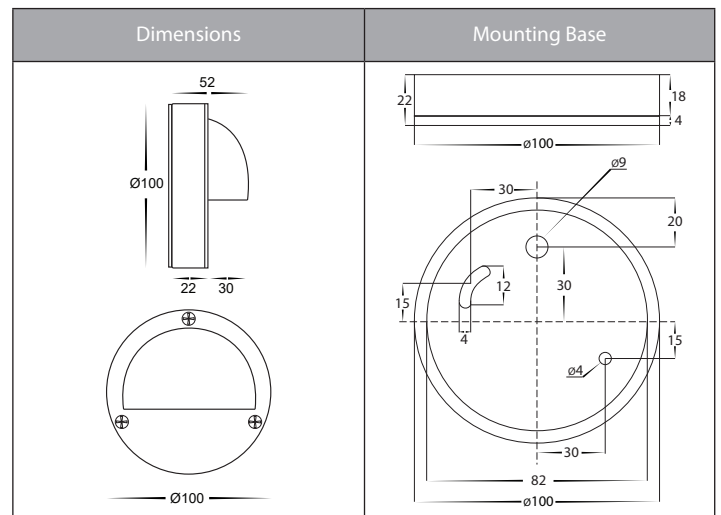

Product Ordering

Part Number	Colour Temp	Lumens	Input Voltage	Beam Angle	Included LED	Barcode
HV2903T-BR	3000k 4000k 5500k	160lm 170lm 180lm	240v AC	120°	TRI Colour 2.3w Built in LED	9350418032072
HV2904T-BR	3000k 4000k 5500k	160lm 170lm 180lm	12v DC	120°	TRI Colour 2.3w Built in LED	9350418032089

*Items ordered after 01-01-2022