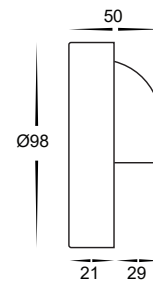

Pinta Aluminium White Wall or Step Lights with Eyelid

Product Specifications

Name	Pinta
Material	Aluminium
Colour	Poly Powder Coated White
IP Rating	IP65
IK Rating	IK10
Installation Type	Wall - Surface Mounted
Cable Length	150mm
Lamp Base	Built in LED
Max Wattage	2.3w
Lamp Expectancy	<30,000hrs
Diffuser Type	Glass
CRI	CRI>80
Dimmable	No
Warranty	3 Years Replacement*

Optional Havit Compatible Accessories

Image	Part Number	Description
	12v DC LED Drivers	See Catalogue or Website for full range of 12v DC LED Drivers

Product Ordering

Part Number	Colour Temp	Lumens	Input Voltage	Beam Angle	Included LED
HV2923T-WHT	3000k 4000k 5500k	160lm 170lm 180lm	240v AC	120°	TRI Colour 2.3w Built in LED
HV2924T-WHT	3000k 4000k 5500k	160lm 170lm 180lm	12v DC	120°	TRI Colour 2.3w Built in LED

*Items ordered after 01-01-2022

Pinta Solid Brass Wall Lights with Eyelid

Product Specifications

Name	Pinta
Material	Solid Brass
Colour	Brass
IP Rating	IP65
IK Rating	IK10
Installation Type	Wall - Surface Mounted
Cable Length	300mm
Lamp Base	Built in LED
Max Wattage	2.3w
Protection Class	240v = 1 (Requires Earth) 12v DC = 3 (No Earth Required)
Lamp Expectancy	>30,000hrs
Diffuser Type	Glass
CRI	CRI>80
Dimmable	No
Warranty	3 Years Replacement*

Product Ordering

Part Number	Colour Temp	Lumens	Input Voltage	Beam Angle	Included LED	Barcode
HV2903T-BR	3000k 4000k 5500k	160lm 170lm 180lm	240v AC	120°	TRI Colour 2.3w Built in LED	9350418032072
HV2904T-BR	3000k 4000k 5500k	160lm 170lm 180lm	12v DC	120°	TRI Colour 2.3w Built in LED	9350418032089