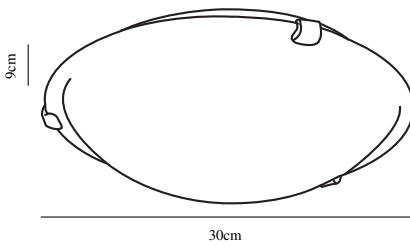

PETRI | CEILING LIGHT | WHITE

92746001

nordlux®

Voltage (V): 230 Volt

IP degree: IP20

Maximum bulb wattage (W): 60W

Class (Class 1, Class 2, Class 3):

Class 1 (Earth contact)

Bulb base: E27

Primary material: Glass

Secondary material: Metal

Colour of the glass: Alabaster
white

Colour: White

Height (cm): 9

Shade Diameter (cm): 30

EAN: 5708839013332

TUN: 5692985

Item Number: 92746001

Pcs Per Master Carton: 3

Sales Box Height (cm): 10

Sales Box Width(cm): 20

Sales Box Depth (cm): 32

Sales Box Volume m³: 0.0064

Product net weight (kg): 0.965