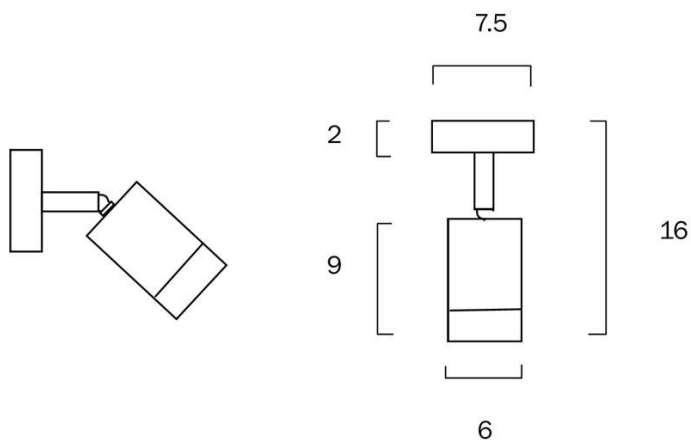

Globe / Light Source included	No
Electrical Protection	CLASS I - HIGH VOLTAGE, EARTH REQUIRED
IP rating	IP54
Approvals	RCM
Box Contents	Basic mounting screws, Instruction
Installation Required	Yes (by Licensed Electrician only)
Care Instructions	Do not use strong liquid cleaners, Wipe clean with a dry cloth
Replacement Warranty	*3 Years

Barcode

GTIN 9329501056431

Image -dimensions