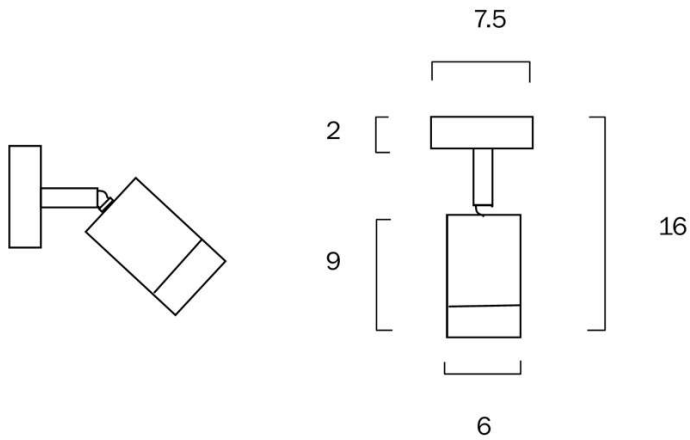

Globe / Light Source included	No
Electrical Protection	CLASS I - HIGH VOLTAGE, EARTH REQUIRED
IP rating	IP54
Approvals	RCM
Box Contents	Basic mounting screws, Instruction
Installation Required	Yes (by Licensed Electrician only)
Care Instructions	Do not use strong liquid cleaners, Wipe clean with a dry cloth
Replacement Warranty	*3 Years

Barcode

GTIN 9329501056455

Image -dimensions