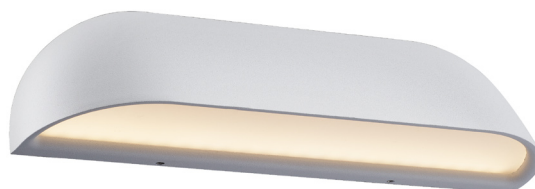

Front 36

Item number: 84091001 White
EAN: 5701581341388

Packaging unit 3
Material: Metal/Plastic
IP44, Class 1 (Earth contact), 230V
LED MODUL, Light source incl. 12w led
Parallel connection possible

Area: Outdoor
Energy class A++ - A

Area: Outdoor
Energy class A++ - A

FRONT is designed for the classical mansion as well as the modern home. The fixture is manufactured in cast aluminium, which supports the simple and clear design idiom. This means that FRONT blends naturally into the architecture of the home. It also means that FRONT fulfils the requirements of being a light source, and an atmospheric element, with the utmost ease. An up-to-date solution with energy-efficient LED technology. Design by HolmbäckNordentoft.

A++	}	LED
A+		
A		
B		
C		
D		
E	F	

The lamps cannot be changed in the luminaire.

874/2012

Height (cm): 6.8
Projection (cm): 6.8
Width (cm): 26

Front 26

Item number: 84081001 White
EAN: 5701581341180

Packaging unit 3
Material: Metal/Plastic
IP44, Class 1 (Earth contact), 230V
LED MODUL, Light source incl. 8w led
Parallel connection possible