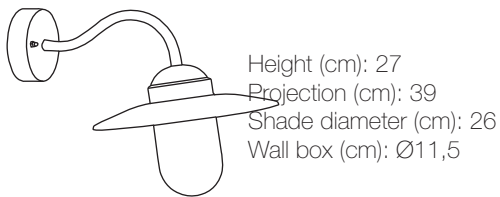

Luxembourg

Item number: 22671009 Rusty
EAN: 5701581233171

Packaging unit 3
Material: Galvanized steel/Glass
IP54, Class 2 (Double isolated), 230V
E27, Max. 60W, Light source not included
Parallel connection possible

Area: Outdoor
Energy class A++ - D

This elegant wall light from the Nordlux Luxembourg series is a classic outdoor wall light with a glass dome to provide beautiful lighting at your entrance, in the driveway, garage, on the terrace, or on the patio. The light can be connected in parallel with several lights and is equipped with an LED bulb.

Luxembourg

Item number: 22671031 Galvanized
EAN: 5701581035010

Packaging unit 3
Material: Galvanized steel/Glass
IP54, Class 2 (Double isolated), 230V
E27, Max. 60W, Light source not included
Parallel connection possible