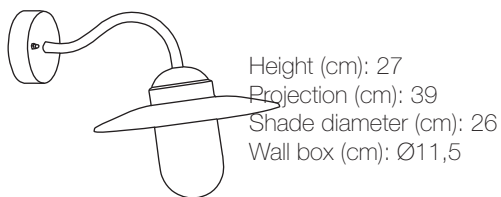

Luxembourg

Item number: 22671030 Copper
EAN: 5701581083011

Packaging unit 3
Material: Copper/Glass
IP54, Class 2 (Double isolated), 230V
E27, Max. 60W, Light source not included
Parallel connection possible

Area: Outdoor
Energy class A++ - D

This elegant wall light from the Nordlux Luxembourg series is a classic outdoor wall light with a glass dome to provide beautiful lighting at your entrance, in the driveway, garage, on the terrace, or on the patio. The light can be connected in parallel with several lights and is equipped with an LED bulb.