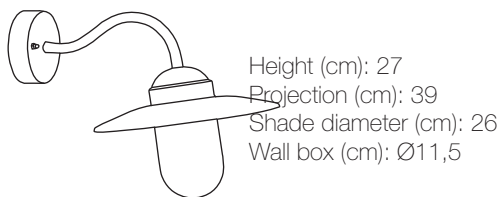

Luxembourg

Item number: 22671003 Black
EAN: 5701581004047

Packaging unit 3
Material: Galvanized steel/Glass
IP54, Class 2 (Double isolated), 230V
E27, Max. 60W, Light source not included
Parallel connection possible

Area: Outdoor
Energy class A++ - D

This elegant wall light from the Nordlux Luxembourg series is a classic outdoor wall light with a glass dome to provide beautiful lighting at your entrance, in the driveway, garage, on the terrace, or on the patio. The light can be connected in parallel with several lights and is equipped with an LED bulb.