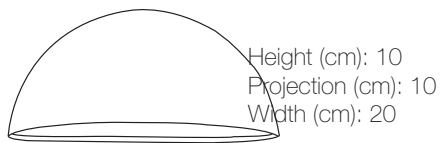

Scorpius

Item number: 21651030 Copper
EAN: 5701581916951

Packaging unit 6
Material: Copper/Plastic
IP23, Class 1 (Earth contact), 230V
E14, Max. 40W, Light source not included
Parallel connection possible

Area: Outdoor
Energy class A++ - D

Scorpius Wall light for outdoor use has a classic and timeless design. Scorpius has many uses – the perfect fit at the front door, at the entrance, on the fence, or in the stairwell. It can be used alone or with several placed side by side.