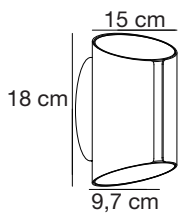

Height (cm): 18
Projection (cm): 9.7
Width (cm): 15

Grip

Item number: 2118201001 White
EAN: 5704924004384

Packaging unit 3
Material: Aluminium/Plastic
IP54, Class 1 (Earth contact), 230V
LED MODUL, Light source incl. 9w led
Parallel connection possible

LED

The lamps cannot be changed in the luminaire.

874/2012

Height (cm): 18
Projection (cm): 9.7
Width (cm): 15

Grip

Item number: 2118201003 Black
EAN: 5704924004377

Packaging unit 3
Material: Aluminium/Plastic
IP54, Class 1 (Earth contact), 230V
LED MODUL, Light source incl. 9w led
Parallel connection possible