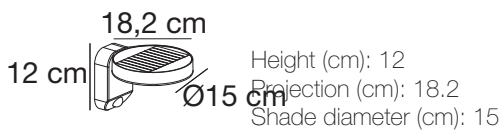

Rica Round

Item number: 2118141003 Black
EAN: 5704924004773

Packaging unit 3
Material: Plastic/Plastic
IP44, Class 3 (12V), SOLAR LED, Light source incl. 5w led
Dimmable: No

Area: Outdoor

Sensor type: Motion sensor

The Rica series is a series of cordless, solar powered garden lamps in a modern and minimalist design. The wall lamps are charged by sunlight during the day, and turn on automatically when detecting motion. The downwards facing light is perfect for illuminating your main entrance, driveway or other areas with a lot of traffic. Easy installation with no cables needed. Nordlux offers a 5-year LED guarantee.

Lightsource info (pr. lightsource)

Lumen: 480
Lifetime: 30000
On/Off: 15000
Colour temperature: 3000K
RA: 80
Dimmable: No

nordlux®

This luminaire is compatible with bulbs of the energy classes:

874/2012