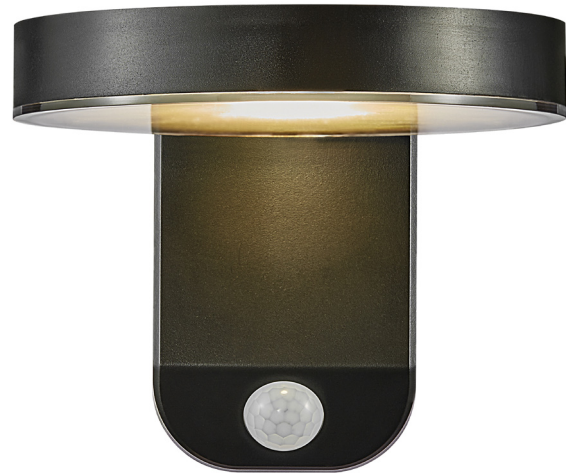

### Rica Square

Item number: 2118161003 Black  
EAN: 5704924004797

Packaging unit 3  
Material: Plastic/Plastic  
IP44, Class 3 (12V), SOLAR LED, Light source incl. 5w led

Area: Outdoor

Sensor type: Motion sensor

The Rica series is a series of cordless, solar powered garden lamps in a modern and minimalist design. The wall lamps are charged by sunlight during the day, and turn on automatically when detecting motion. The downwards facing light is perfect for illuminating your main entrance, driveway or other areas with a lot of traffic. Easy installation with no cables needed. Nordlux offers a 5-year LED guarantee.

### Rica Round

Item number: 2118141003 Black  
EAN: 5704924004773

Packaging unit 3  
Material: Plastic/Plastic  
IP44, Class 3 (12V), SOLAR LED, Light source incl. 5w led  
Dimmable: No

Area: Outdoor

Sensor type: Motion sensor