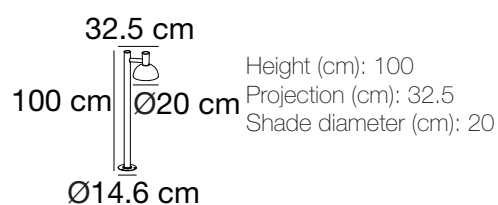

Arki 100

Item number: 2118108031 Galvanized
EAN: 5704924004698

Packaging unit 2
Material: Metal/Plastic
IP54, Class 1 (Earth contact), 230V
E27, Max. 20W, Light source not included
Parallel connection possible

Arki 100

Item number: 2118108003 Black
EAN: 5704924004681

Packaging unit 2
Material: Metal/Plastic
IP54, Class 1 (Earth contact), 230V
E27, Max. 20W, Light source not included
Parallel connection possible