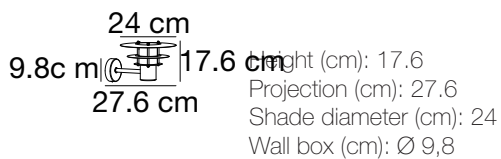

Bastia 24

Item number: 2118041031 Galvanized
EAN: 5704924004636

Packaging unit 3
Material: Metal/Plastic
IP54, Class 1 (Earth contact), 230V
E14, Max. 12W, Light source not included
Parallel connection possible

Area: Outdoor

Bastia balances a classic and timeless look with a modern, architectural expression. The horizontal shades and acrylic diffuser provide a soft, glare-free light that is perfect for the facade of your home.