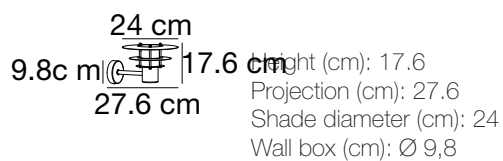

Bastia 24

Item number: 2118041003 Black
EAN: 5704924004629

Packaging unit 3
Material: Metal/Plastic
IP54, Class 1 (Earth contact), 230V
E14, Max. 12W, Light source not included
Parallel connection possible

Area: Outdoor

Bastia balances a classic and timeless look with a modern, architectural expression. The horizontal shades and acrylic diffuser provide a soft, glare-free light that is perfect for the facade of your home.