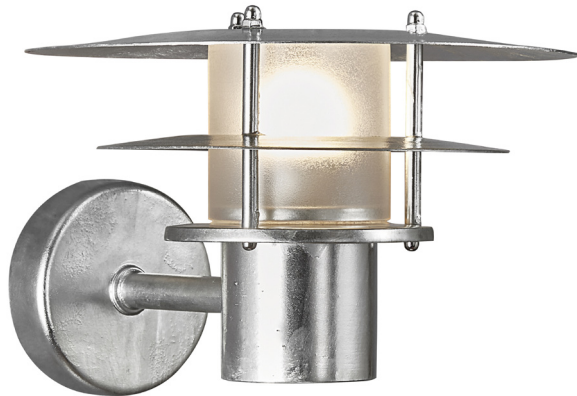

### Bastia 35

Item number: 2118051031 Galvanized  
EAN: 5704924004650

Packaging unit 2  
Material: Metal/Plastic  
IP54, Class 1 (Earth contact), 230V  
E27, Max. 20W, Light source not included  
Parallel connection possible

Area: Outdoor

Bastia balances a classic and timeless look with a modern, architectural expression. The horizontal shades and acrylic diffuser provide a soft, glare-free light that is perfect for the facade of your home.

### Bastia 35

Item number: 2118051003 Black  
EAN: 5704924004643

Packaging unit 2  
Material: Metal/Plastic  
IP54, Class 1 (Earth contact), 230V  
E27, Max. 20W, Light source not included  
Parallel connection possible