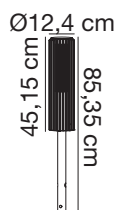

Ø12,4 cm

Height (cm): 95
Shade diameter (cm): 12.4

Matrix 95

Item number: 2118038010 Aluminium
EAN: 5704924004506

Packaging unit 3
Material: Aluminium/Plastic
IP54, Class 1 (Earth contact), 230V
E27, Max. 15W, Light source not included
Parallel connection possible

Height (cm): 45
Shade diameter (cm): 12.4

Matrix 45

Item number: 2118028061 Dark brass
EAN: 5704924004469

Packaging unit 3
Material: Aluminium/Plastic
IP54, Class 1 (Earth contact), 230V
E27, Max. 15W, Light source not included
Parallel connection possible

Height (cm): 45
Shade diameter (cm): 12.4

Matrix 45

Item number: 2118028003 Black
EAN: 5704924004452

Packaging unit 3
Material: Aluminium/Plastic
IP54, Class 1 (Earth contact), 230V
E27, Max. 15W, Light source not included
Parallel connection possible

Height (cm): 45
Shade diameter (cm): 12.4

Matrix 45

Item number: 2118028010 Aluminium
EAN: 5704924004476

Packaging unit 3
Material: Aluminium/Plastic
IP54, Class 1 (Earth contact), 230V
E27, Max. 15W, Light source not included
Parallel connection possible