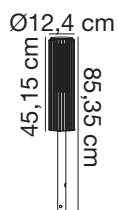

Ø12.4 cm

Height (cm): 95
Shade diameter (cm): 12.4

Matrix 95

Item number: 2118038003 Black
EAN: 5704924004483

Packaging unit 3
Material: Aluminium/Plastic
IP54, Class 1 (Earth contact), 230V
E27, Max. 15W, Light source not included
Parallel connection possible

Ø12,4 cm

Height (cm): 95
Shade diameter (cm): 12.4

Matrix 95

Item number: 2118038010 Aluminium
EAN: 5704924004506

Packaging unit 3
Material: Aluminium/Plastic
IP54, Class 1 (Earth contact), 230V
E27, Max. 15W, Light source not included
Parallel connection possible

Height (cm): 45
Shade diameter (cm): 12.4

Matrix 45

Item number: 2118028061 Dark brass
EAN: 5704924004469

Packaging unit 3
Material: Aluminium/Plastic
IP54, Class 1 (Earth contact), 230V
E27, Max. 15W, Light source not included
Parallel connection possible

Height (cm): 45
Shade diameter (cm): 12.4

Matrix 45

Item number: 2118028003 Black
EAN: 5704924004452

Packaging unit 3
Material: Aluminium/Plastic
IP54, Class 1 (Earth contact), 230V
E27, Max. 15W, Light source not included
Parallel connection possible