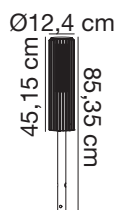

Ø12,4 cm

Height (cm): 95
Shade diameter (cm): 12.4

Matrix 95

Item number: 2118038061 Dark brass
EAN: 5704924004490

Packaging unit 3
Material: Aluminium/Plastic
IP54, Class 1 (Earth contact), 230V
E27, Max. 15W, Light source not included
Parallel connection possible

Ø12.4 cm

Height (cm): 95
Shade diameter (cm): 12.4

Matrix 95

Item number: 2118038003 Black
EAN: 5704924004483

Packaging unit 3
Material: Aluminium/Plastic
IP54, Class 1 (Earth contact), 230V
E27, Max. 15W, Light source not included
Parallel connection possible

Ø12,4 cm

Height (cm): 95
Shade diameter (cm): 12.4

Matrix 95

Item number: 2118038010 Aluminium
EAN: 5704924004506

Packaging unit 3
Material: Aluminium/Plastic
IP54, Class 1 (Earth contact), 230V
E27, Max. 15W, Light source not included
Parallel connection possible

Height (cm): 45
Shade diameter (cm): 12.4

Matrix 45

Item number: 2118028061 Dark brass
EAN: 5704924004469

Packaging unit 3
Material: Aluminium/Plastic
IP54, Class 1 (Earth contact), 230V
E27, Max. 15W, Light source not included
Parallel connection possible