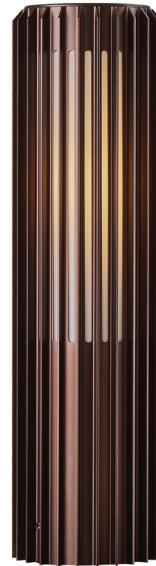

Area: Outdoor

Sculptural design and modern minimalism are the keywords for the Matrix series by renowned Jacob Jensen Design. A versatile garden light that creates a beautiful light and shadow effect illuminating certain areas of your outdoor spaces. Matrix is made from very durable materials that are resistant to corrosion and wear from harsh weather. Easy to install with the included base.

Ø12,4 cm

Height (cm): 95
Shade diameter (cm): 12.4

Matrix 95

Item number: 2118038010 Aluminium
EAN: 5704924004506

Packaging unit 3
Material: Aluminium/Plastic
IP54, Class 1 (Earth contact), 230V
E27, Max. 15W, Light source not included
Parallel connection possible