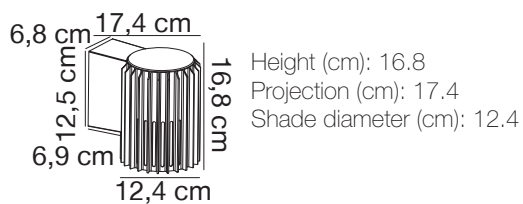

Matrix

Item number: 2118011061 Dark brass
EAN: 5704924004407

Packaging unit 3
Material: Aluminium/Plastic
IP54, Class 1 (Earth contact), 230V
E27, Max. 15W, Light source not included
Parallel connection possible

Area: Outdoor

Sculptural design and modern minimalism are the keywords for the Matrix series by renowned Jacob Jensen Design. A compact and versatile wall light that creates a beautiful light and shadow effect and welcoming ambience in your outdoor spaces. Matrix is made from very durable materials that are resistant to corrosion and wear from harsh weather.