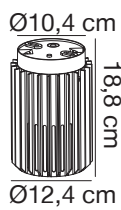

Height (cm): 18.8
Shade diameter (cm): 12.4

Matrix

Item number: 2118006003 Black
EAN: 5704924004421

Packaging unit 3
Material: Aluminium/Plastic
IP54, Class 1 (Earth contact), 230V
E27, Max. 15W, Light source not included
Parallel connection possible

Height (cm): 18.8
Shade diameter (cm): 12.4

Matrix

Item number: 2118006061 Dark brass
EAN: 5704924004438

Packaging unit 3
Material: Aluminium/Plastic
IP54, Class 1 (Earth contact), 230V
E27, Max. 15W, Light source not included
Parallel connection possible

Height (cm): 18.8
Shade diameter (cm): 12.4

Matrix

Item number: 2118006010 Aluminium
EAN: 5704924004445

Packaging unit 3
Material: Aluminium/Plastic
IP54, Class 1 (Earth contact), 230V
E27, Max. 15W, Light source not included
Parallel connection possible