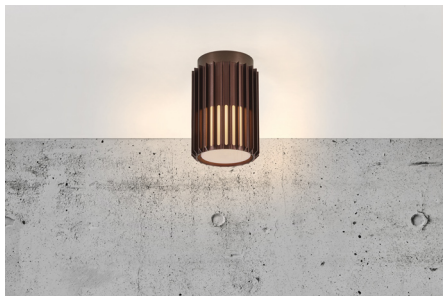

Height (cm): 18.8
Shade diameter (cm): 12.4

Matrix

Item number: 2118006003 Black
EAN: 5704924004421

Packaging unit 3
Material: Aluminium/Plastic
IP54, Class 1 (Earth contact), 230V
E27, Max. 15W, Light source not included
Parallel connection possible

Area: Outdoor

Sculptural design and modern minimalism are the keywords for the Matrix series by renowned Jacob Jensen Design. A compact and versatile ceiling light that creates a beautiful light and shadow effect and welcoming ambience in your outdoor spaces. Matrix is made from very durable materials that are resistant to corrosion and wear from harsh weather.