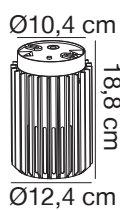

Height (cm): 18.8
Shade diameter (cm): 12.4

Matrix

Item number: 2118006003 Black
EAN: 5704924004421

Packaging unit 3
Material: Aluminium/Plastic
IP54, Class 1 (Earth contact), 230V
E27, Max. 15W, Light source not included
Parallel connection possible

Height (cm): 18.8
Shade diameter (cm): 12.4

Matrix

Item number: 2118006061 Dark brass
EAN: 5704924004438

Packaging unit 3
Material: Aluminium/Plastic
IP54, Class 1 (Earth contact), 230V
E27, Max. 15W, Light source not included
Parallel connection possible

Height (cm): 18.8
Shade diameter (cm): 12.4

Matrix

Item number: 2118006010 Aluminium
EAN: 5704924004445

Packaging unit 3
Material: Aluminium/Plastic
IP54, Class 1 (Earth contact), 230V
E27, Max. 15W, Light source not included
Parallel connection possible