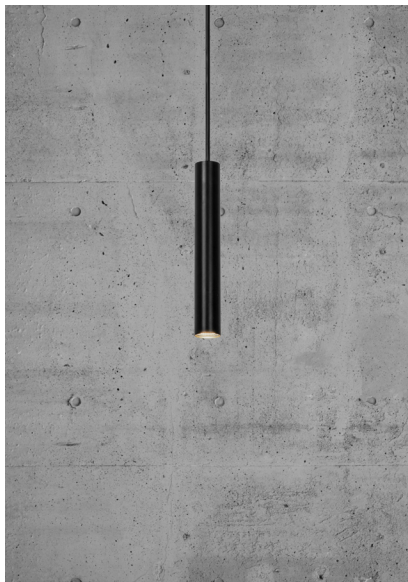

Height (cm): 20
Width (cm): 12.2
12.2
Shade diameter (cm): 3

Omari

Item number: 2112213003 Black
EAN: 5704924005404

Packaging unit 3
Material: Metal/Plastic
IP20, Class 2 (Double isolated), 230V
Cord: 200 cm, Black
Can the cable be replaced? No
, Light source incl. 3,2w led

Area: Indoor

Omari is a series of spots focusing on light, clean and simple Nordic lines. This minimalist and streamlined pendant fits perfectly into most interior designs. MoodMaker (three-step dimming) on the wall switch makes it easy for you to create just the right cosy ambience.