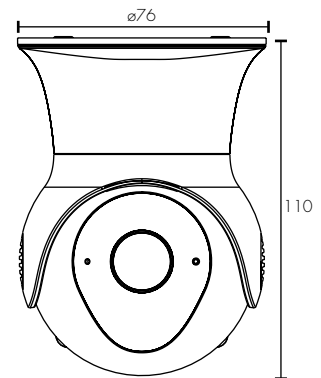

SMART WiFi PATROL PAN/TILT CAMERA

TECHNICAL SPECIFICATIONS

Camera type:	Full High Definition, 2-megapixel
Video resolution:	1080P (1920 x 1080 pixels), 25fps
Audio:	Two-way audio
Field of view:	110 degree wide viewing angle
Pan & Tilt:	355 degree pan rotation, 85 degree tilt
Motion detection:	via Image Frame Algorithm
Sound detection:	Push notification to device
IR distance:	Up to 10m
Night vision:	ICR LED
Ingress protection:	IP65 rated
Memory:	16GB (Built-in), older footage is overwritten
Power source:	240V adapter
Supported power:	DC12V / 1000mA
Operating temperature:	0°C to 40°C
Warranty:	1 year replacement
WiFi Info:	IEEE802.11b/g/n, 2.4GHz Mac Encryption; WEP/WAPI/TKIP/AES
Device Requirements:	iOS 8.0 or higher, Android 4.1 or higher

INSTALLATION

Do-it-Yourself installation

	MODEL	COLOUR	DESCRIPTION	BOX SIZE	GROSS WEIGHT	BOX QTY	BARCODE/TUN
RETAIL BOX	21438/05	White	Smart WiFi Patrol Pan & Tilt Camera	W167 x H94 x D89 mm	0.52 kg	1 pc	 9 312641 214380 >
OUTER CTN	21438/05	White	Smart WiFi Patrol Pan & Tilt Camera	W490 x H405 x D190 mm	20.6 kg	20 pc	 19312641214875