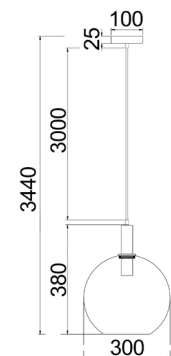

PATERA

Interior Glass With Extended Bronze Highlight Pendant Lights

- Input voltage: 220-240V
- Material: iron & glass
- Lamp holder: E27 (Max.72W)
- Globe not included
- For indoor use only
- 1 year replacement warranty

PATERA1
(Clear glass)

PATERA2
(Black smoke glass)

PATERA3
(Amber glass)

Part No.	PATERA1, PATERA2, PATERA3
Description	PENDANT ES 72W Wine Glass With Extended Bronze Highlight
Material	Iron & glass
Lamp holder	1xE27 (Max.72W)
Dimensions	Ø300 x H380mm
Suspension	3000mm PVC cable
Canopy size	Ø100 x 25mm
Box Weight	2.4kg
Box Dimensions	37x37x38cm
Carton QTY	1/1