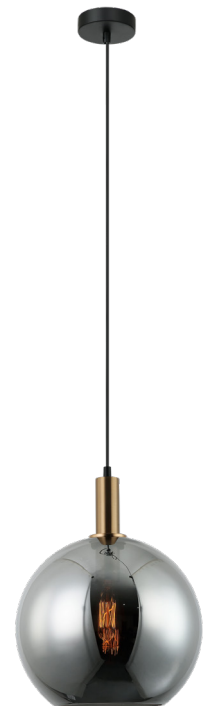

PATERA

Interior Glass With Extended Bronze Highlight Pendant Lights

- Input voltage: 220-240V
- Material: iron & glass
- Lamp holder: E27 (Max.72W)
- Globe not included
- For indoor use only
- 1 year replacement warranty

PATERA1
(Clear glass)

PATERA2
(Black smoke glass)

PATERA3
(Amber glass)

Part No.	PATERA1, PATERA2, PATERA3
Description	PENDANT ES 72W Wine Glass With Extended Bronze Highlight
Material	Iron & glass
Lamp holder	1xE27 (Max.72W)
Dimensions	Ø300 x H380mm
Suspension	3000mm PVC cable
Canopy size	Ø100 x 25mm
Box Weight	2.4kg
Box Dimensions	37x37x38cm
Carton QTY	1/1