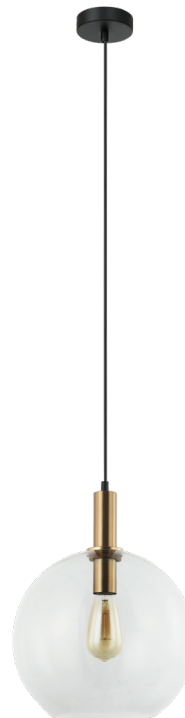

PATERA

Interior Glass With Extended Bronze Highlight Pendant Lights

- Input voltage: 220-240V
- Material: iron & glass
- Lamp holder: E27 (Max.72W)
- Globe not included
- For indoor use only
- 1 year replacement warranty

PATERA1
(Clear glass)

PATERA2
(Black smoke glass)

PATERA3
(Amber glass)

Part No.	PATERA1, PATERA2, PATERA3
Description	PENDANT ES 72W Wine Glass With Extended Bronze Highlight
Material	Iron & glass
Lamp holder	1xE27 (Max.72W)
Dimensions	Ø300 x H380mm
Suspension	3000mm PVC cable
Canopy size	Ø100 x 25mm
Box Weight	2.4kg
Box Dimensions	37x37x38cm
Carton QTY	1/1