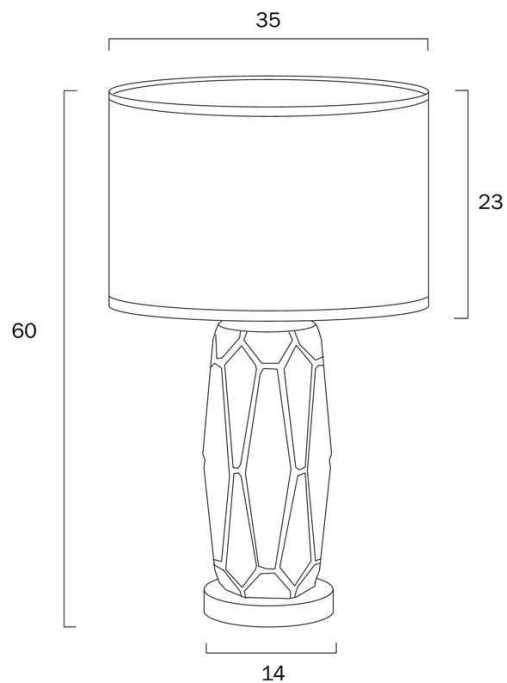

Wattage (max)	25
Globe Type	E27
Globe / Light Source qty	1
Globe / Light Source included	No
Electrical Protection	CLASS II - DOUBLE INSULATED, EARTH NOT REQUIRED
IP rating	IP20
Lead and Plug	Yes
Approvals	RCM
Assembly Required	Yes
Box Contents	Instruction
Care Instructions	Do not use strong liquid cleaners,Wipe clean with a dry cloth
Replacement Warranty	*3 Years

Barcode

GTIN 9329501061268

Image -dimensions