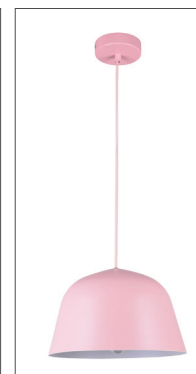

PASTEL SERIES

Angled Dome Shape Pendant Lights

- Material: iron
- Max.wattage: 40W (for halogen)
- E27 lamp base
- Globe not included
- For indoor use
- 1 year replacement warranty
- Carton QTY: 1/1

PASTEL01
(Matte White)

PASTEL02
(Matte Black)

PASTEL03
(Matte Pink)

PASTEL04
(Matte Grey)

PASTEL05
(Matte Green)

PASTEL06
(Matte Blue)

PASTEL07
(Matte Yellow)