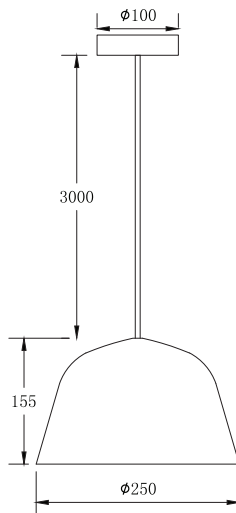

PASTEL05
(Matte Green)