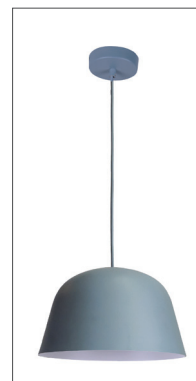

PASTEL SERIES

Angled Dome Shape Pendant Lights

- Material: iron
- Max.wattage: 40W (for halogen)
- E27 lamp base
- Globe not included
- For indoor use
- 1 year replacement warranty
- Carton QTY: 1/1

PASTEL01
(Matte White)

PASTEL02
(Matte Black)

PASTEL03
(Matte Pink)

PASTEL04
(Matte Grey)

PASTEL05
(Matte Green)

PASTEL06
(Matte Blue)

PASTEL07
(Matte Yellow)