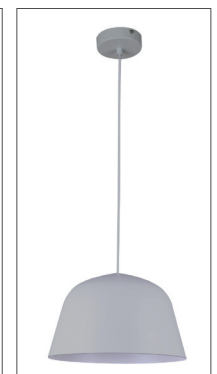

PASTEL SERIES

Angled Dome Shape Pendant Lights

- Material: iron
- Max.wattage: 40W (for halogen)
- E27 lamp base
- Globe not included
- For indoor use
- 1 year replacement warranty
- Carton QTY: 1/1

PASTEL01
(Matte White)

PASTEL02
(Matte Black)

PASTEL03
(Matte Pink)

PASTEL04
(Matte Grey)

PASTEL05
(Matte Green)

PASTEL06
(Matte Blue)

PASTEL07
(Matte Yellow)