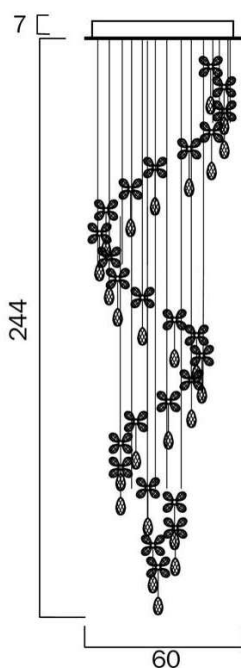

Approvals	RCM
Assembly Required	Yes
Box Contents	Basic mounting screws,Instruction
Installation Required	Yes (by Licensed Electrician only)
Care Instructions	Do not use strong liquid cleaners,Wipe clean with a dry cloth
Replacement Warranty	*3 Years

Barcode

GTIN 9329501055731

Image -dimensions