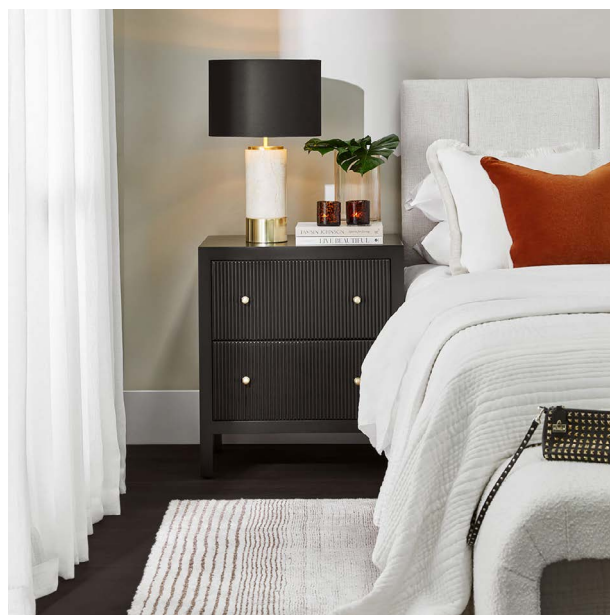

PAOLA TRAVERTINE TABLE LAMP - WHITE SHADE

B12378

Unpretentious luxury, our Paola table lamp features a divine natural travertine and brass finished cylindrical base atop with a fresh white linen drum shade and gold reflective pvc lining. Perfectly proportioned, the Paola table lamp is a versatile piece that is at home in a classic setting as it is a contemporary. The best selling Paola table lamp, with its clean lines and quality construction, has been inspired by organic modern resort living, would be a timeless addition to any bedroom or living room setting. Also available with a contrasting white shade. Note that this item contains natural materials, as unique as you. Therefore colours \ finishes may vary and no two items are identical.

PAOLA TRAVERTINE TABLE LAMP - BLACK SHADE

B12380

Unpretentious luxury, our Paola table lamp features a divine natural travertine and brass finished cylindrical base atop with a dramatic black linen drum shade and gold reflective pvc lining. Perfectly proportioned, the Paola table lamp is a versatile piece that is at home in a classic setting as it is a contemporary. The best selling Paola table lamp, with its clean lines and quality construction, has been inspired by organic modern resort living, would be a timeless addition to any bedroom or living room setting. Also available with a contrasting white shade.

PAOLA RANGE

unpretentious luxury

**PAOLA MARBLE TABLE LAMP
- WHITE W BLACK SHADE**

14.5cm Dia x 38cm H

**PAOLA MARBLE TABLE LAMP
- BLACK W BLACK SHADE**

14.5cm Dia x 38cm H

**PAOLA MARBLE TABLE LAMP
- WHITE W WHITE SHADE**