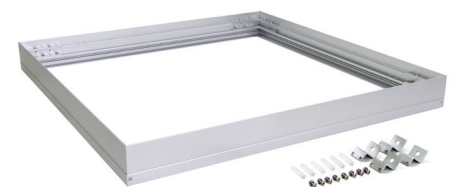

PANEL-606

Panel Light

Description

45W LED Panel light. Natural anodised aluminium frame, opal diffuser. These are ideal as ceiling light for T-Bar ceilings, or by using a plaster recessed frame, ideal for commercial applications such as office spaces. Fully dimmable with Domus dimmer series.

Specification Features

Input Voltage: 240VAC
Power (W): 45W
IP rating (IP): 44
Lumens (lm): Warm White 3000K - 3250lm
 Neutral White 4000K - 3000lm
 White 6000K - 3450lm
LED type: High efficiency SMD LED
CCT: 3000K - 4000K - 6000K
CRI: ≥80
Dimmable: Yes*
Mounting Type: Recessed into standard grid ceiling or via optional plaster trim kit for plaster board ceilings or via optional wire suspended or surface mounted kit.
Lifespan (hrs): 50,000hrs
Dimensions: (L) 595mm x (W) 595mm x (H) 10mm
** Dimmable when used in conjunction with the Domus dimmer series.
 May work with others but not tested.*

Product Code: PANEL-606-SLR-WW

Order Code: 19314

Colour: Warm White LED 3000K

Product Code: PANEL-606-SLR-NW

Order Code: 19313

Colour: Neutral White LED 4000K

Product Code: PANEL-606-SLR-W

Order Code: 19312

Colour: White LED 6000K

LED Panel Trim (Recessed Plaster Frame)

Order Code: 19327

Product Code: TRIM606-W

LED Panel Frame (Surface Mount Frame)

Order Code: 19331

Product Code: SM-KIT606-A

Colour: Aluminium Anodised