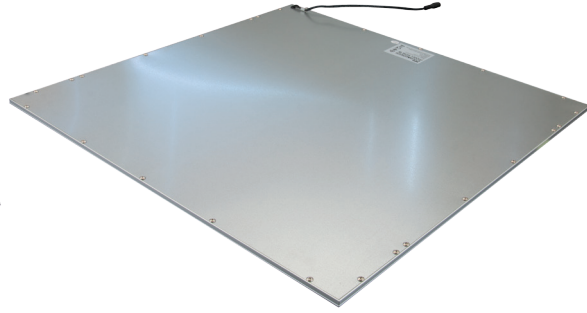

PANEL-606

Panel Light

Description

45W LED Panel light. Natural anodised aluminium frame, opal diffuser. These are ideal as ceiling light for T-Bar ceilings, or by using a plaster recessed frame, ideal for commercial applications such as office spaces. Fully dimmable with Domus dimmer series.

Specification Features

Input Voltage: 240VAC
Power (W): 45W
IP rating (IP): 44
Lumens (lm): Warm White 3000K - 3250lm
 Neutral White 4000K - 3000lm
 White 6000K - 3450lm
LED type: High efficiency SMD LED
CCT: 3000K - 4000K - 6000K
CRI: ≥80
Dimmable: Yes*
Mounting Type: Recessed into standard grid ceiling or via optional plaster trim kit for plaster board ceilings or via optional wire suspended or surface mounted kit.
Lifespan (hrs): 50,000hrs
Dimensions: (L) 595mm x (W) 595mm x (H) 10mm
** Dimmable when used in conjunction with the Domus dimmer series.
 May work with others but not tested.*

Product Code: PANEL-606-SLR-WW

Order Code: 19314

Colour: Warm White LED 3000K

Product Code: PANEL-606-SLR-NW

Order Code: 19313

Colour: Neutral White LED 4000K

Product Code: PANEL-606-SLR-W

Order Code: 19312

Colour: White LED 6000K

LED Panel Trim (Recessed Plaster Frame)

Order Code: 19327

Product Code: TRIM606-W

LED Panel Frame (Surface Mount Frame)

Order Code: 19331

Product Code: SM-KIT606-A

Colour: Aluminium Anodised