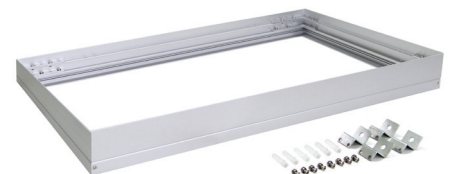

### Description

36W LED Panel light. Natural anodised aluminium frame, opal diffuser. These are ideal as ceiling light for T-Bar ceilings, or by using a plaster recessed frame, ideal as a kitchen light, laundry light, etc. Fully dimmable with Domus dimmer series.

### Specification Features

Input Voltage:	240VAC
Power (W):	36W
IP rating (IP):	44
Lumens (lm):	Warm White 3000K - 2200lm Neutral White 4000K - 2300lm White 6000K - 2350lm
LED type:	High efficiency SMD LED
CCT:	3000K - 4000K - 6000K
CRI:	≥80
Dimmable:	Yes*
Mounting Type:	Recessed into standard grid ceiling or via optional plaster trim kit for plaster board ceilings or via optional wire suspended or surface mounted kit.
Lifespan (hrs):	50,000hrs
Dimmesions:	(L) 595mm x (W) 295mm x (H) 10mm

\* Tested on the Domus dimmer series. May work on other but not tested.

Product code:	PANEL-306-SLR-WW
Order code:	19308
Colour:	Warm White LED 3000K
Product code:	PANEL-306-SLR-NW
Order code:	19307
Colour:	Neutral White LED 4000K
Product code:	PANEL-306-SLR-W
Order code:	19306
Colour:	White LED 6000K

#### LED Panel Frame (Surface Mount Frame)

Product code:	SM-KIT306-A
Order code:	19329
Colour:	Aluminium Anodised

Product code:	SM-KIT306-W
Order code:	19333
Colour:	Satin White