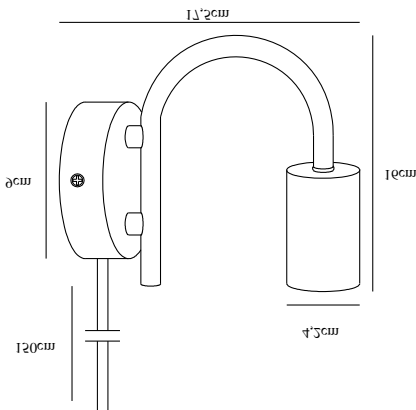

PACO | WALL LIGHTING | BLACK

2112071003

nordlux®

Voltage (V): 230 Volt
IP degree if the fixture includes two types of IP degree: IP20
Maximum compatible bulb wattage (W): 15W
Class (Class I, Class II, Class III): Class 2 (Double isolated)
Lampholder type (eg, E27/E14, etc): E27
Switch placement: On the cable

Primary material: Metal
Color of the cable: Black
Length of the cable (cm): 150
Is the cable replaceable: True

Color: Black
Height (cm): 16
Width (cm): 9
Tube Diameter (cm): 1.13
Base Dimension (cm): 9
Length (cm): 17.5
Projection (cm): 17.5

EAN: 5704924005251
TUN: 2148698
Item Number: 2112071003

Pcs Per Master Carton: 3
Sales Box Height (cm): 18
Sales Box Width(cm): 17
Sales Box Depth (cm): 10
Sales Box Volume m³ : 0.0031
Net weight of the luminaire (kg): 0.33