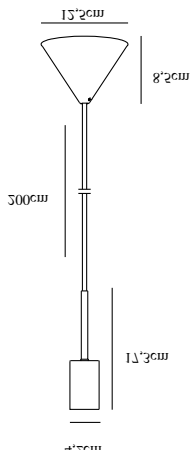

PACO | PENDANTS/SUSPENDED LIGHTING | BRASS

nordlux®

2112053035

Voltage (V): 230 Volt
IP degree if the fixture includes two types of IP degree: IP20
Maximum compatible bulb wattage (W): 40W
Class (Class I, Class II, Class III): Class 2 (Double isolated)
Lampholder type (eg, E27/E14, etc): E27

Primary material: Metal
Color of the cable: Black
Length of the cable (cm): 200
Is the cable replaceable: False

Color: Brass
Height (cm): 17.3
Width (cm): 4.2
Tube Diameter (cm): 0.9
Length (cm): 4.2

EAN: 5704924005220
TUN: 2148675
Item Number: 2112053035

Pcs Per Master Carton: 6
Sales Box Height (cm): 20
Sales Box Width(cm): 14
Sales Box Depth (cm): 11.5
Sales Box Volume m³ : 0.0032
Net weight of the luminaire (kg): 0.281

• Minimalist and modern style

With a streamlined and minimalist design, the Paco series can be styled to fit perfectly to your own personal taste. Add a big, decorative bulb and hang the light in clusters of two or more to create the perfect, cosy ambience.

The combination of brass and a decorative bulb creates an elegant and light design expression.