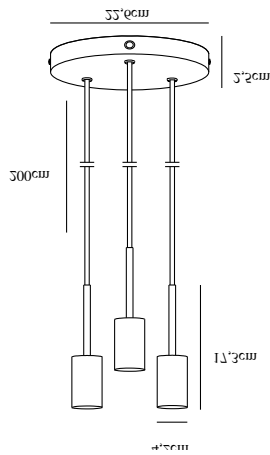

PACO 3-SPOT | PENDANTS/SUSPENDED LIGHTING **nordlux**®

| BLACK

2112063003

Voltage (V): 230 Volt
IP degree if the fixture includes two types of IP degree: IP20
Maximum compatible bulb wattage (W): 40W
Class (Class I, Class II, Class III): Class 2 (Double isolated)
Lampholder type (eg, E27/E14, etc): E27

Primary material: Metal
Color of the cable: Black
Length of the cable (cm): 200
Is the cable replaceable: False

Color: Black
Height (cm): 17.3
Width (cm): 18.1
Tube Diameter (cm): 0.9
Length (cm): 4.2

EAN: 5704924005237
TUN: 2148672
Item Number: 2112063003

Pcs Per Master Carton: 3
Sales Box Height (cm): 24
Sales Box Width(cm): 24
Sales Box Depth (cm): 10.5
Sales Box Volume m³ : 0.006
Net weight of the luminaire (kg): 1.024

• Minimalist and modern style

With a streamlined and minimalist design, the Paco series can be styled to fit perfectly to your own personal taste. Add a big and decorative bulb to create the perfect, cosy ambience.

The combination of black metal and a decorative bulb creates a trendy and industrial design expression.