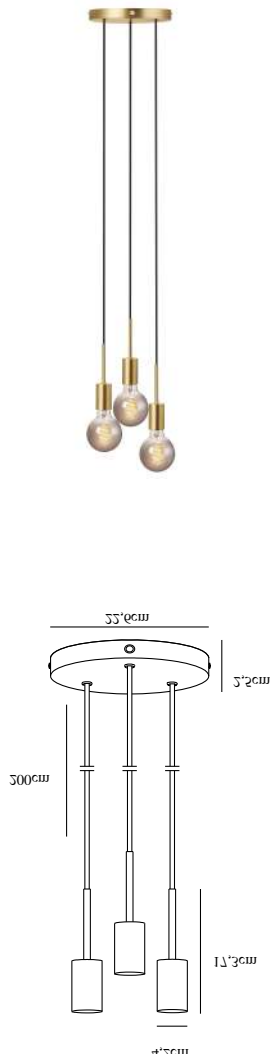

PACO 3-SPOT | PENDANTS/SUSPENDED LIGHTING **nordlux**®

| BRASS

2112063035

Voltage (V): 230 Volt
IP degree if the fixture includes two types of IP degree: IP20
Maximum compatible bulb wattage (W): 40W
Class (Class I, Class II, Class III): Class 2 (Double isolated)
Lampholder type (eg, E27/E14, etc): E27

Primary material: Metal
Color of the cable: Black
Length of the cable (cm): 200
Is the cable replaceable: False

Color: Brass
Height (cm): 17.3
Width (cm): 18.1
Tube Diameter (cm): 0.9
Length (cm): 4.2

EAN: 5704924005244
TUN: 2148670
Item Number: 2112063035

Pcs Per Master Carton: 3
Sales Box Height (cm): 24
Sales Box Width(cm): 24
Sales Box Depth (cm): 10.5
Sales Box Volume m³ : 0.006
Net weight of the luminaire (kg): 1.024

• Minimalist and modern style

With a streamlined and minimalist design, the Paco series can be styled to fit perfectly to your own personal taste. Add a big and decorative bulb to create the perfect, cosy ambience.

The combination of brass and decorative bulbs creates an elegant and light design expression.