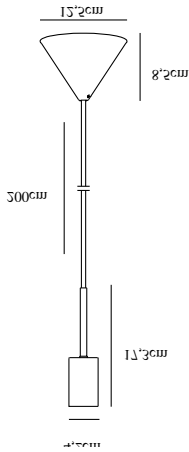

PACO | PENDANTS/SUSPENDED LIGHTING | BLACK

nordlux®

2112053003

Voltage (V): 230 Volt
IP degree if the fixture includes two types of IP degree: IP20
Maximum compatible bulb wattage (W): 40W
Class (Class I, Class II, Class III): Class 2 (Double isolated)
Lampholder type (eg, E27/E14, etc): E27

Primary material: Metal
Color of the cable: Black
Length of the cable (cm): 200
Is the cable replaceable: False

Color: Black
Height (cm): 17.3
Width (cm): 4.2
Tube Diameter (cm): 0.9
Length (cm): 4.2

EAN: 5704924005213
TUN: 2148676
Item Number: 2112053003

Pcs Per Master Carton: 6
Sales Box Height (cm): 20
Sales Box Width(cm): 14
Sales Box Depth (cm): 11.5
Sales Box Volume m³ : 0.0032
Net weight of the luminaire (kg): 0.281

• Minimalist and modern style

With a streamlined and minimalist design, the Paco series can be styled to fit perfectly to your own personal taste. Add a big, decorative bulb and hang the light in clusters of two or more to create the perfect, cosy ambience.

The combination of black metal and a decorative bulb creates a trendy and industrial design expression.