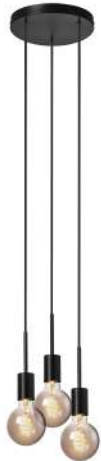

PACO 3-SPOT | PENDANTS/SUSPENDED LIGHTING **nordlux**®

| BLACK

2112063003

Voltage (V): 230 Volt
IP degree if the fixture includes two types of IP degree: IP20
Maximum compatible bulb wattage (W): 40W
Class (Class I, Class II, Class III): Class 2 (Double isolated)
Lampholder type (eg, E27/E14, etc): E27

Primary material: Metal
Color of the cable: Black
Length of the cable (cm): 200
Is the cable replaceable: False

Color: Black
Height (cm): 17.3
Width (cm): 18.1
Tube Diameter (cm): 0.9
Length (cm): 4.2

EAN: 5704924005237
TUN: 2148672
Item Number: 2112063003

Pcs Per Master Carton: 3
Sales Box Height (cm): 24
Sales Box Width(cm): 24
Sales Box Depth (cm): 10.5
Sales Box Volume m³ : 0.006
Net weight of the luminaire (kg): 1.024

• Minimalist and modern style

With a streamlined and minimalist design, the Paco series can be styled to fit perfectly to your own personal taste. Add a big and decorative bulb to create the perfect, cosy ambience.

The combination of black metal and a decorative bulb creates a trendy and industrial design expression.