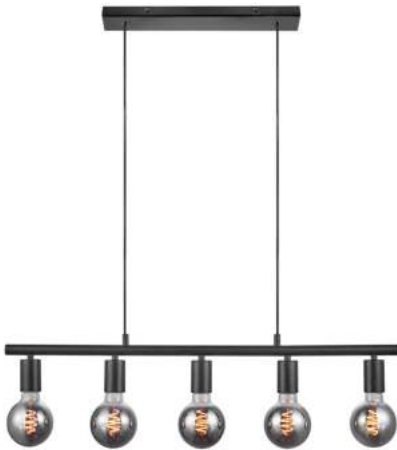

PACO 5 | PENDANT | BLACK

2213273003

nordlux®

Voltage (V): 220-240 Volt
IP degree: IP20
Maximum bulb wattage (W): 25W
Class (Class 1, Class 2, Class 3):
Class 2 (Double isolated)
Bulb base: E27
Parallel connection: False

Primary material: Metal
Color of the cable: Black
Length of the cable (cm): 200
Surface material of the cable:
Plastic
Is the cable replaceable: False
Color: Black

Height (cm): 11.5
Width (cm): 80
Length (cm): 80
EAN: 5704924011931
TUN: 2276930
Item Number: 2213273003
Pcs Per Master Carton: 3

Sales Box Height (cm): 9
Sales Box Width(cm): 82
Sales Box Depth (cm): 14
Sales Box Volume m³ : 0.0103
Product net weight (kg): 1.7

- Minimalistic and industrial design expression • Create your own design expression with a decorative bulb
- Perfect above the dining or kitchen table

With an industrial and minimalist design, the Paco series can be styled to fit perfectly to your own personal taste. Add a big and decorative bulb to create the perfect, cosy ambience. The combination of black metal and a decorative bulb creates a trendy and industrial design expression.