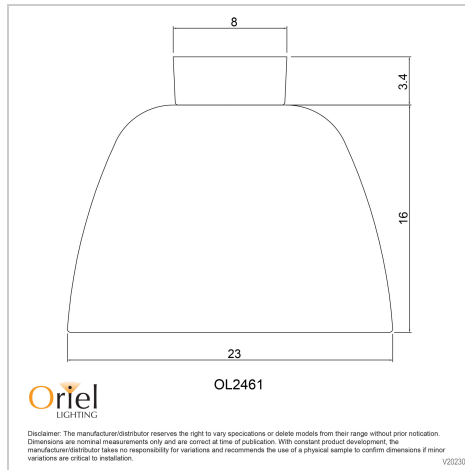

PLU	76525
Supplier Code	OL2461BK
UPI	9324879224451
In The Box	1 x metal shade, 1 x timber cover
Accessories - Required	Batten Holder
Electrician To Install	DIY fitting – installed on existing batten-holder
Warranty / Guarantee	12 Month Replacement Guarantee

Images

Unless stated, fittings do not include globes (bulbs). No representations are made as to the suitability of this product for your application. All fixed lights (other than DIY lights) should be installed by a licensed electrical contractor. Due to continuing product development, some specifications may change over time. Refer to our detailed Terms and Conditions, online at: www.oriel-lighting.com.au | Details and specifications are current at the time of printing, and with constant product development, subject to change.

(c) Oriel Lighting

quality lighting at affordable prices | specifications subject to change without notice - check the website for the latest information | www.oriel-lighting.com.au