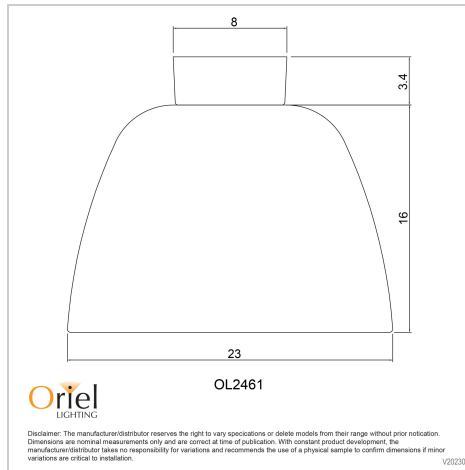

PLU	76526
Supplier Code	OL2461WH
UPI	9324879224468
In The Box	1 x metal shade, 1 x timber cover
Accessories - Required	Batten Holder
Electrician To Install	DIY fitting – installed on existing batten-holder
Warranty / Guarantee	12 Month Replacement Guarantee

Images

Unless stated, fittings do not include globes (bulbs). No representations are made as to the suitability of this product for your application. All fixed lights (other than DIY lights) should be installed by a licensed electrical contractor. Due to continuing product development, some specifications may change over time. Refer to our detailed Terms and Conditions, online at: www.oriel-lighting.com.au | Details and specifications are current at the time of printing, and with constant product development, subject to change.

(c) Oriel Lighting

quality lighting at affordable prices | specifications subject to change without notice - check the website for the latest information | www.oriel-lighting.com.au