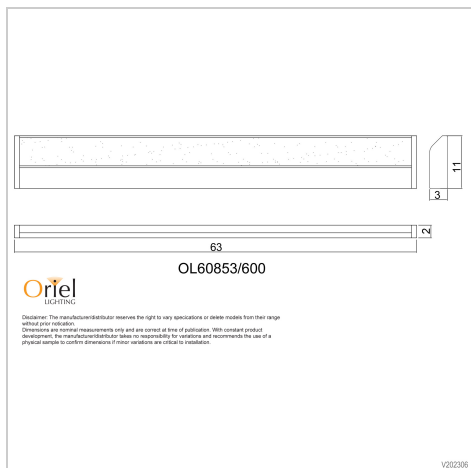

Dimmable	Not suitable for Dimming
Supplier Code	OL60853/600WH
UPI	9324879224758
Electrician To Install	This fitting should be installed by a licenced electrician
Warranty / Guarantee	12 Month Replacement Guarantee

Images

Unless stated, fittings do not include globes (bulbs). No representations are made as to the suitability of this product for your application. All fixed lights (other than DIY lights) should be installed by a licensed electrical contractor. Due to continuing product development, some specifications may change over time. Refer to our detailed Terms and Conditions, online at: www.oriel-lighting.com.au | Details and specifications are current at the time of printing, and with constant product development, subject to change.

(c) Oriel Lighting

quality lighting at affordable prices | specifications subject to change without notice - check the website for the latest information | www.oriel-lighting.com.au