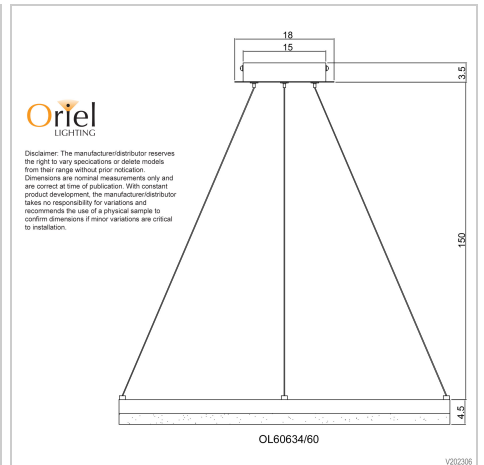

Cord / Wire Material	Stainless Steel Suspension
Primary Material	METAL
Light Source	TRICOLOUR.LED
Lumen Output	1200 lm
Colour Temperature	CTS3000/4000/5000K
IP Rating	IP20
Colour Rendition (CRI)	>Ra82
Dimmable	Suitable for Dimming
Supplier Code	OL60634/60WH
UPI	9324879224734
Electrician To Install	This fitting should be installed by a licenced electrician
Warranty / Guarantee	12 Month Replacement Guarantee

Images

Unless stated, fittings do not include globes (bulbs). No representations are made as to the suitability of this product for your application. All fixed lights (other than DIY lights) should be installed by a licensed electrical contractor. Due to continuing product development, some specifications may change over time. Refer to our detailed Terms and Conditions, online at: www.oriel-lighting.com.au | Details and specifications are current at the time of printing, and with constant product development, subject to change.