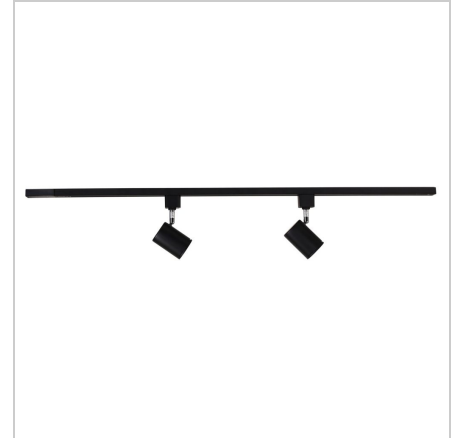

### Additional information

<b>Brand</b>	Oriel Lighting
<b>Colour</b>	BLACK
<b>Fitting Length</b>	100
<b>PLU</b>	76562
<b>Supplier Code</b>	OL85301
<b>UPI</b>	9324879224772
<b>In The Box</b>	1 x Track, 2 x spots, 2 x bulbs
<b>Electrician To Install</b>	TRACK must be installed by a licenced electrician.
<b>Warranty / Guarantee</b>	12 Month Replacement Guarantee