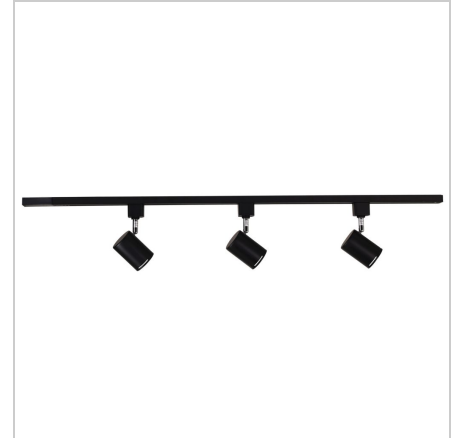

### Additional information

<b>Brand</b>	Oriel Lighting
<b>Colour</b>	BLACK
<b>Fitting Length</b>	100
<b>PLU</b>	76564
<b>Supplier Code</b>	OL85303
<b>UPI</b>	9324879224796
<b>In The Box</b>	1 x Track, 3 x spots, 3 x bulbs
<b>Electrician To Install</b>	TRACK must be installed by a licenced electrician.
<b>Warranty / Guarantee</b>	12 Month Replacement Guarantee