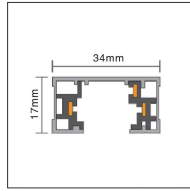

LF5300 SERIES TRACK

240V Single Circuit
3-Wire H Style Track

Unless stated, fittings do not include globes (bulbs). No representations are made as to the suitability of this product for your application. All fixed lights (other than DIY lights) should be installed by a licensed electrical contractor. Due to continuing product development, some specifications may change over time. Refer to our detailed Terms and Conditions, online at: www.orient-lighting.com.au | Details and specifications are current at the time of printing, and with constant product development, subject to change.

(c) Oriël Lighting

quality lighting at affordable prices | specifications subject to change without notice - check the website for the latest information | www.orient-lighting.com.au