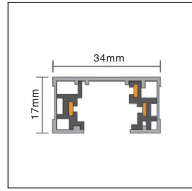

LF5300 SERIES TRACK

240V Single Circuit
3-Wire H Style Track

Unless stated, fittings do not include globes (bulbs). No representations are made as to the suitability of this product for your application. All fixed lights (other than DIY lights) should be installed by a licensed electrical contractor. Due to continuing product development, some specifications may change over time. Refer to our detailed Terms and Conditions, online at: www.orient-lighting.com.au | Details and specifications are current at the time of printing, and with constant product development, subject to change.

(c) Oriël Lighting

quality lighting at affordable prices | specifications subject to change without notice - check the website for the latest information | www.orient-lighting.com.au