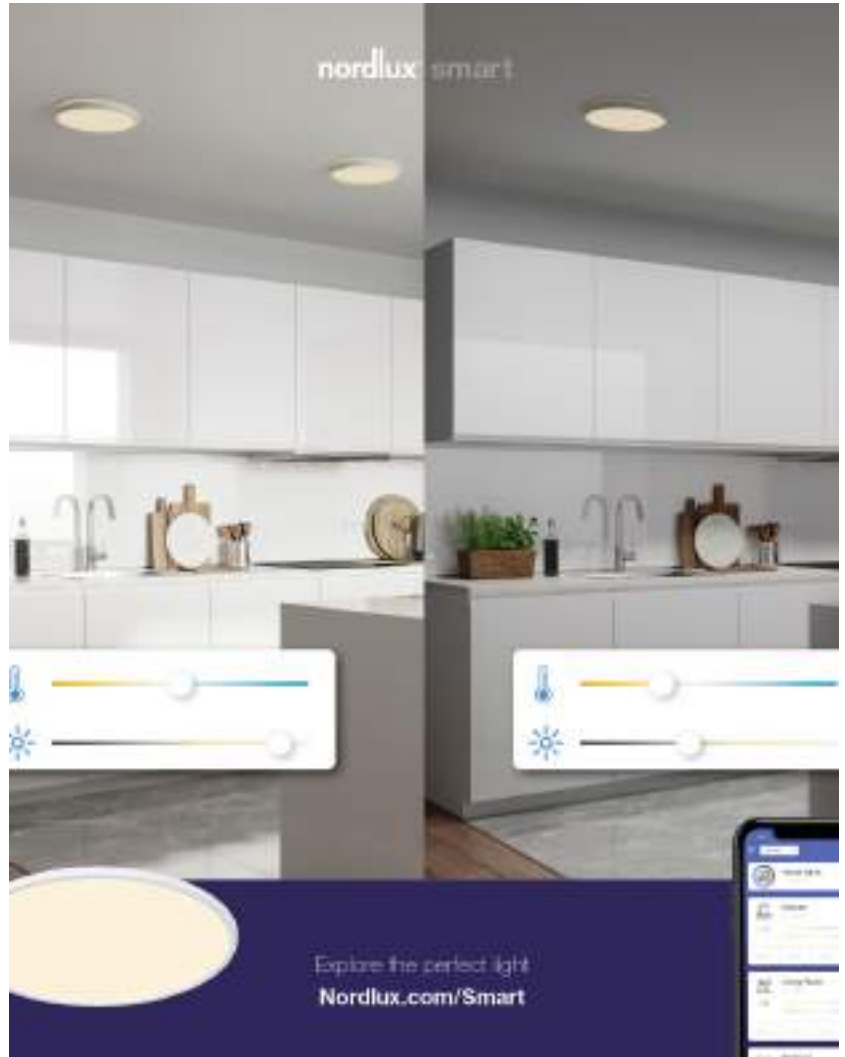

SMART LIGHT | CEILING LIGHTING | WHITE

2015146101

nordlux®

Voltage (V): 230 Volt
IP degree if the fixture includes
two types of IP degree: IP20
Class (Class I, Class II, Class III):
Class 1 (Earth contact)
Lampholder type (eg, E27/E14,
etc): LED Module

Primary material: Plastic
Secondary material: Metal
Color: White

Height (cm): 2.3
Width (cm): 60
Projection (cm): 2.3
EAN: 5704924002991
TUN: 2116036
Item Number: 2015146101
Pcs Per Master Carton: 3
Sales Box Height (cm): 61

Sales Box Width(cm): 60.5
Sales Box Depth (cm): 3.6
Sales Box Volume m³ : 0.0133
Net weight of the luminaire (kg):
2.7

Useful Lumen (lm): 3500
Color Temperature (K): 2700-
6500
Ra-value : 80
Lifetime (h): 25000
Spread Angle (°) (beam angle of
luminaire): 120
Candela (cd) (for directional
lamp only): 0
Energy Class: E

- Ultra-slim ceiling panel light • Bluetooth connection to Nordlux SmartLight
- Adjustable kelvin and lumen output • Ultra-slim ceiling panel light

Oja is an ultra slim ceiling panel light in a modern and simple design that is very easy to install and can be connected to Nordlux Smart Light using Bluetooth. With your chosen device you will have the ability to change the light from a warm white to a cool white.

Oja is a huge ceiling panel of 60 cm in size that is integrated with the newest Bluetooth Mesh technology which allows you to control the light using your phone and that works both indoor and outdoor with a stable communication between your devices.

www.nordlux.com