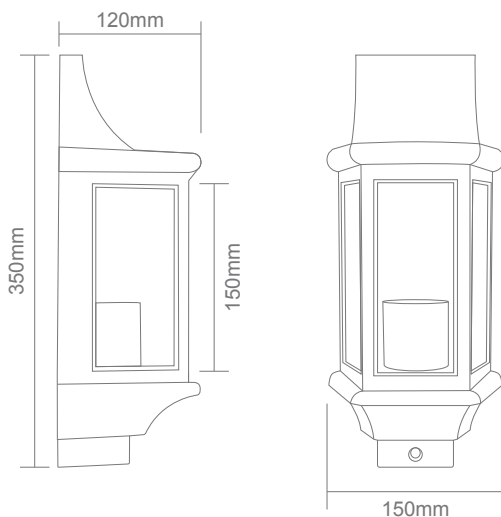

Oslo Half Wall Bracket

Description

Oslo 1 light die-cast aluminium wall bracket. Made in Italy, assembled and powder coated in Australia.

Specification Features

Input Voltage: 240V
 Power (W):
 IP rating (IP): 43
 Requires: E27 Lamp

Diagrams / Additional

Item No.	Variant	Colour
OSLO	14950	Black
	14955	White