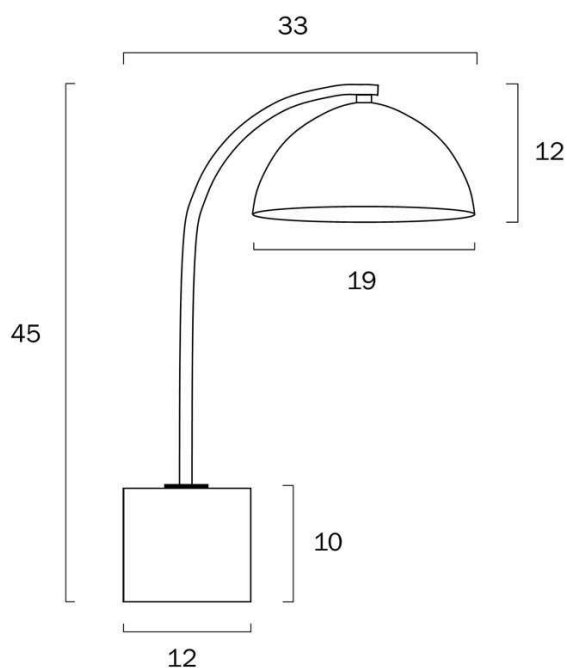

### Size

<b>Fixture Length (cm)</b>	31.0
<b>Fixture Width (cm)</b>	12.0
<b>Fixture Height (cm)</b>	47.0
<b>Base Diameter (cm)</b>	12.0
<b>Shade Diameter (cm)</b>	20.0
<b>Shade Height (cm)</b>	10.0
<b>Cable Length (cm)</b>	200 (50+Inline Switch+150)

## Image -dimensions

Note: Dimensions are only a guide and may vary due to manufacturing variations.