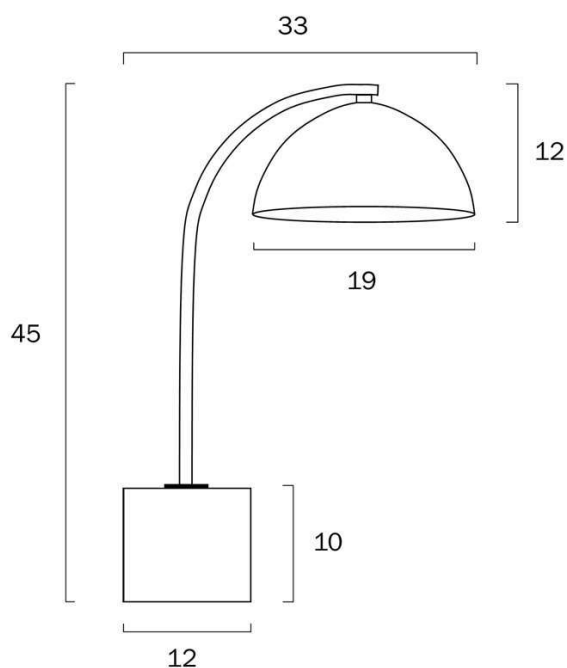

Total Wattage (max)	6
Globe Type	GU10
Globe / Light Source qty	1
Globe / Light Source included	No
Electrical Protection	CLASS II - DOUBLE INSULATED, EARTH NOT REQUIRED
IP rating	IP20
Lead and Plug	Yes
Approvals	RCM
Assembly Required	No
Box Contents	Instruction
Care Instructions	Do not use strong liquid cleaners, Wipe clean with a dry cloth
Replacement Warranty	*3 Years

Barcode

GTIN 9329501064573

Image -dimensions

Note: Dimensions are only a guide and may vary due to manufacturing variations.

Globe Type Recommended

Label	Color Temperature	Thumbnail	GTIN
GL GU10LED5LD			
GL GU10LED6W6