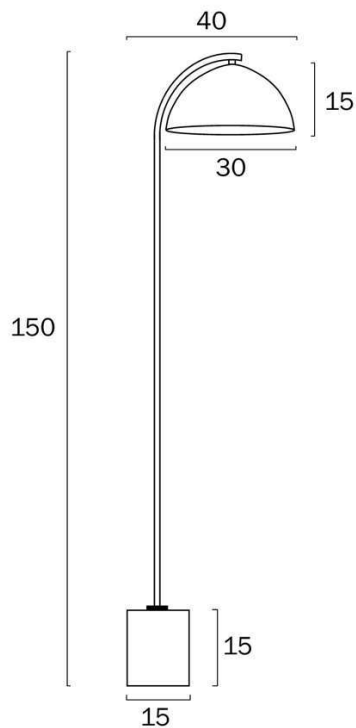

Specification

Voltage Input	240V
Total Wattage (max)	25
Globe Type	E27
Globe / Light Source qty	1
Globe / Light Source included	No
Dimmable	Globe Dependant
Electrical Protection	CLASS II - DOUBLE INSULATED, EARTH NOT REQUIRED
IP rating	IP20
Lead and Plug	Yes
Approvals	RCM
Assembly Required	Yes
Box Contents	Instruction
Care Instructions	Do not use strong liquid cleaners, Wipe clean with a dry cloth
Replacement Warranty	*3 Years

Barcode

GTIN 9329501064221

Image -dimensions

Note: Dimensions are only a guide and may vary due to manufacturing variations.