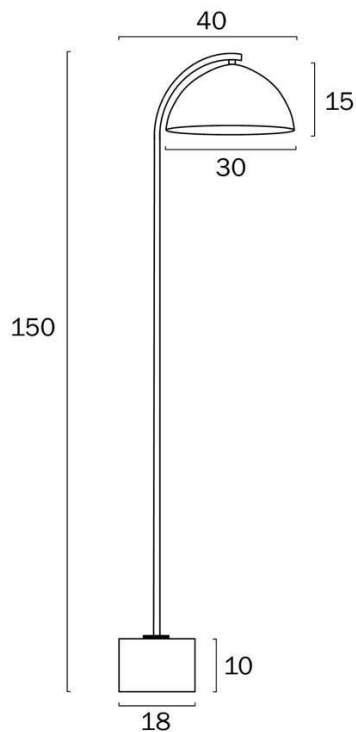

Specification

Voltage Input	240V
Total Wattage (max)	25
Globe Type	E27
Globe / Light Source qty	1
Globe / Light Source included	No
Dimmable	Globe Dependant
Electrical Protection	CLASS II - DOUBLE INSULATED, EARTH NOT REQUIRED
IP rating	IP20
Lead and Plug	Yes
Approvals	RCM
Assembly Required	Yes
Box Contents	Instruction
Care Instructions	Do not use strong liquid cleaners, Wipe clean with a dry cloth
Replacement Warranty	*3 Years

Barcode

GTIN 9329501064542

Image -dimensions

Note: Dimensions are only a guide and may vary due to manufacturing variations.