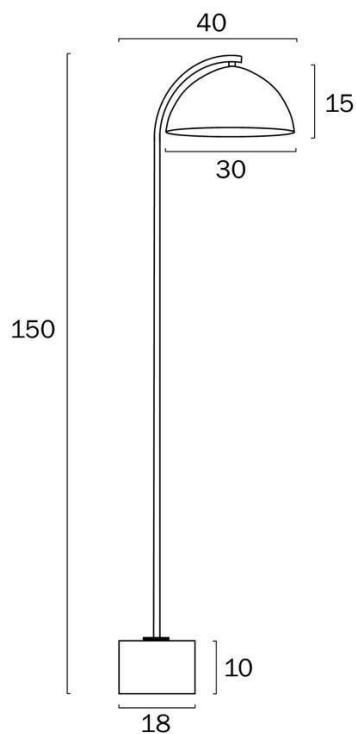

Specification

Voltage Input	240V
Total Wattage (max)	25
Globe Type	E27
Globe / Light Source qty	1
Globe / Light Source included	No
Dimmable	Globe Dependant
Electrical Protection	CLASS II - DOUBLE INSULATED, EARTH NOT REQUIRED
IP rating	IP20
Lead and Plug	Yes
Approvals	RCM
Assembly Required	Yes
Box Contents	Instruction
Care Instructions	Do not use strong liquid cleaners, Wipe clean with a dry cloth
Replacement Warranty	*3 Years

Barcode

GTIN 9329501064559

Image -dimensions

Note: Dimensions are only a guide and may vary due to manufacturing variations.