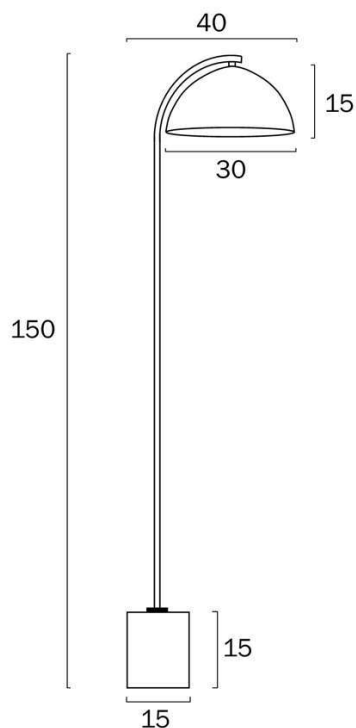

Specification

Voltage Input	240V
Total Wattage (max)	25
Globe Type	E27
Globe / Light Source qty	1
Globe / Light Source included	No
Dimmable	Globe Dependant
Electrical Protection	CLASS II - DOUBLE INSULATED, EARTH NOT REQUIRED
IP rating	IP20
Lead and Plug	Yes
Approvals	RCM
Assembly Required	Yes
Box Contents	Instruction
Care Instructions	Do not use strong liquid cleaners, Wipe clean with a dry cloth
Replacement Warranty	*3 Years

Barcode

GTIN 9329501064214

Image -dimensions

Note: Dimensions are only a guide and may vary due to manufacturing variations.