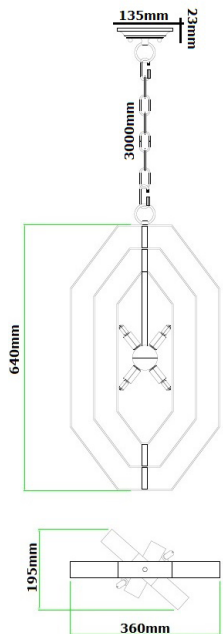

FEATURES

- Material: Iron or Stainless Steel
- Max.wattage: 40W
- G9 base lamps
- G9 Halogen Lamps Not Included
- IP20
- 1 year replacement warranty
- CLA G90001 & 2 LED globes can be used

ORBITA SERIES

240V E27 MODERN PENDANT LIGHTS

ORBITA1

ORBITA2

SPECIFICATIONS

CODE	DESCRIPTION	DIAM. (mm)	FITTING LENGTH (mm)	CABLE L. (mm)	CARTON QTY
ORBITA1	PENDANT G9 X 4 POLISHED NICKEL HARDWARE WITH STAINLESS STEEL	Ø360	640	3000	1/1
ORBITA2	PENDANT G9 X 8 OIL RUBBED BRONZE HARDWARE WITH ANTIQUE GOLD	Ø630	930	3000	1/1