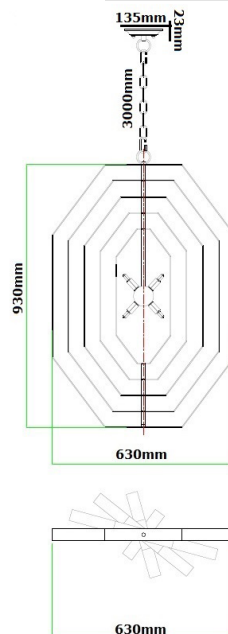

FEATURES

- Material: Iron or Stainless Steel
- Max.wattage: 40W
- G9 base lamps
- G9 Halogen Lamps Not Included
- IP20
- 1 year replacement warranty
- CLA G90001 & 2 LED globes can be used

ORBITA SERIES

240V E27 MODERN PENDANT LIGHTS

ORBITA1

ORBITA2

SPECIFICATIONS

CODE	DESCRIPTION	DIAM. (mm)	FITTING LENGTH (mm)	CABLE L. (mm)	CARTON QTY
ORBITA1	PENDANT G9 X 4 POLISHED NICKEL HARDWARE WITH STAINLESS STEEL	Ø360	640	3000	1/1
ORBITA2	PENDANT G9 X 8 OIL RUBBED BRONZE HARDWARE WITH ANTIQUE GOLD	Ø630	930	3000	1/1