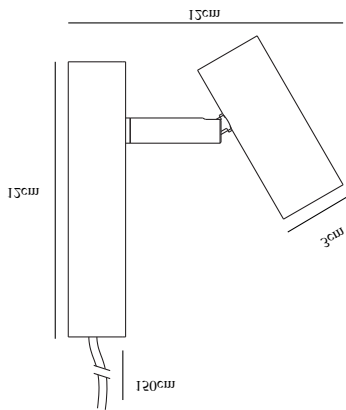

OMARI | WALL LIGHTING | WHITE

2112231001

nordlux®

Voltage (V): 230 Volt
IP degree if the fixture includes two types of IP degree: IP20
Class (Class I, Class II, Class III): Class 2 (Double isolated)
Lampholder type (eg, E27/E14, etc): LED Module
Switch placement: On the fixture

Primary material: Metal
Color of the cable: White
Length of the cable (cm): 150
Is the cable replaceable: True

Color: White
Height (cm): 12
Width (cm): 7
Shade Diameter (cm): 3
Base Dimension (cm): 12
Length (cm): 12
Projection (cm): 12
Tilt Angle (°): 90
Turning Angle (°): 320

EAN: 5704924005428
TUN: 2148700
Item Number: 2112231001
Pcs Per Master Carton: 4

Sales Box Height (cm): 11.5
Sales Box Width (cm): 13
Sales Box Depth (cm): 7.5
Sales Box Volume m³: 0.0011
Net weight of the luminaire (kg): 0.26

Useful Lumen (lm): 320
Color Temperature (K): 2700
Ra-value : 80
Lifetime (h): 25000
Spread Angle (°) (beam angle of luminaire): 41
Candela (cd) (for directional lamp only): 550
Energy Class: F

- Minimalist and streamlined design
- On/off touch switch and dimmer
- Adjustable lamp head for a directional light
- Minimalist and streamlined design