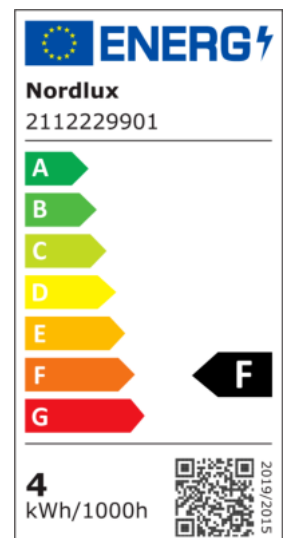

Omari is a series of spots focusing on light, clean and simple Nordic lines. This minimalist and streamlined ceiling link spot fits perfectly into most interior designs. Moodmaker™ (three-step dimming) on the wall switch makes it easy for you to create just the right cosy ambience. Fits the Nordlux link system.