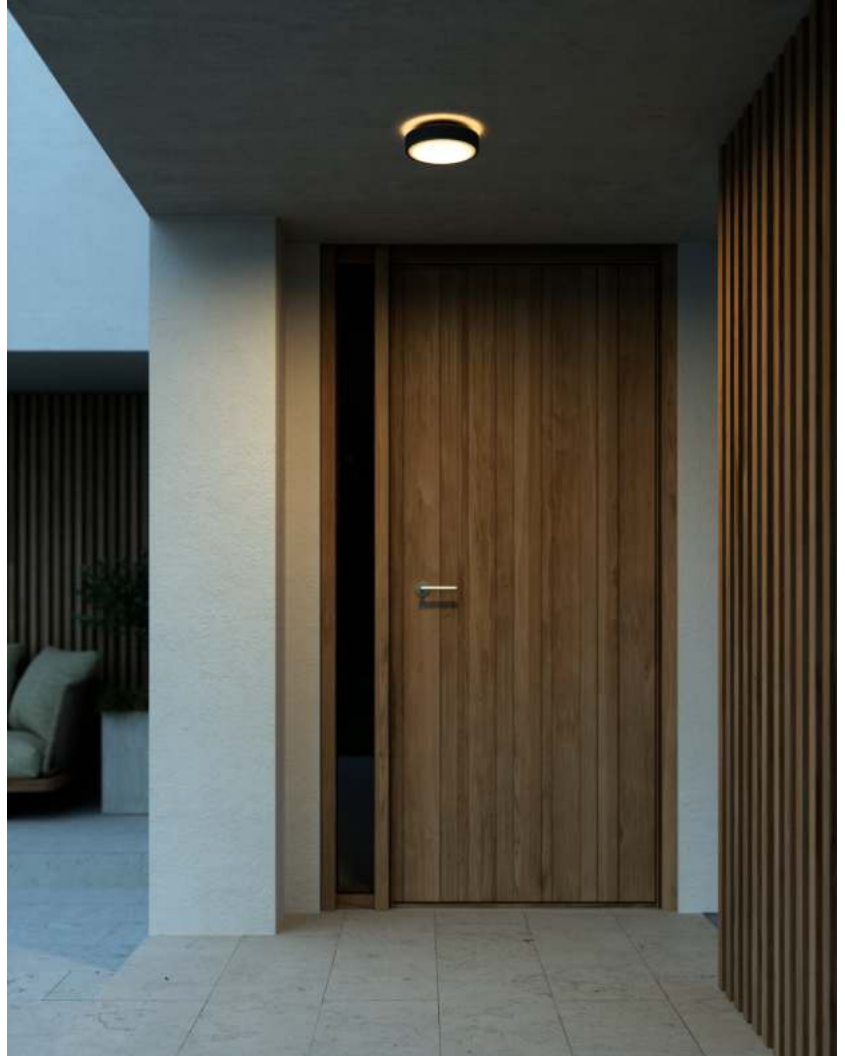

OLIVER | WALL LIGHT | BLACK

2218261003

nordlux®

Voltage (V): 220-240 Volt
IP degree: IP54
Class (Class 1, Class 2, Class 3):
Class 1 (Earth contact)
Bulb base: LED Module
Parallel connection: False

Primary material: Plastic
Suitable for Seaside: No
Color: Black

Width (cm): 19.5
Shade Diameter (cm): 19.5
Length (cm): 19.5
EAN: 5704924011009
TUN: 2276870
Item Number: 2218261003

Pcs Per Master Carton: 3
Sales Box Height (cm): 20.1
Sales Box Width(cm): 19.9
Sales Box Depth (cm): 6.4
Sales Box Volume m³ : 0.0026
Product net weight (kg): 0.3436

Brightness of light (Lumen): 600
Color Temperature (K): 2700
Ra-value : 80
Lifetime (h): 30000
Energy Class: E
Actual Watt (W): 9

- Versatile wall light • Replaceable covers change the look (two included) • Backlight effect
- High lumen output • Entry for cables outside on wall • 5 year LED guarantee

The round Oliver wall light emits a beautiful and diffused light that can be customised with the two included covers to create your own design expression. Oliver is suitable for both wall and ceiling and has a beautiful backlight effect when turned on. Provides a practical light for your outdoor areas.