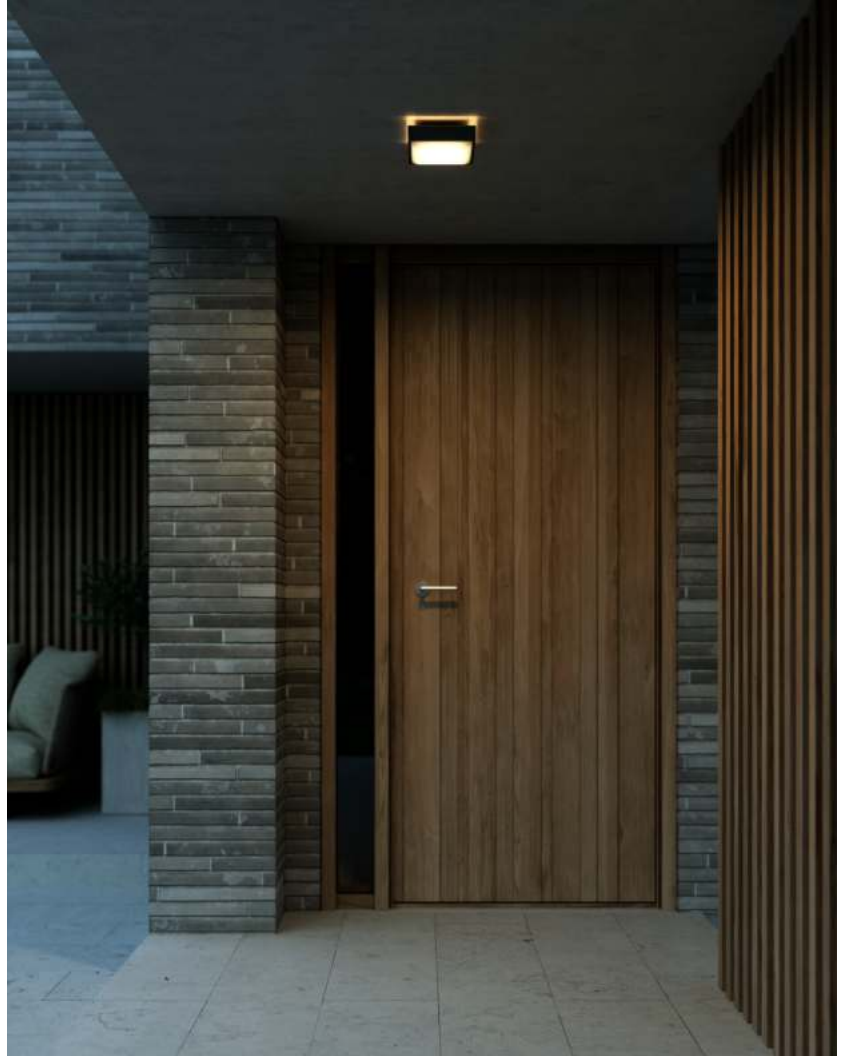

OLIVER | WALL LIGHT | BLACK

2218251003

nordlux®

Voltage (V): 220-240 Volt
IP degree: IP54
Class (Class 1, Class 2, Class 3):
Class 1 (Earth contact)
Bulb base: LED Module
Parallel connection: False

Primary material: Plastic
Color: Black

Height (cm): 17.5
Width (cm): 17.5
Length (cm): 17.5

EAN: 5704924010996
TUN: 2276898
Item Number: 2218251003

Pcs Per Master Carton: 3
Sales Box Height (cm): 18.6
Sales Box Width(cm): 17.9
Sales Box Depth (cm): 7
Sales Box Volume m³ : 0.0023
Product net weight (kg): 0.3652

Brightness of light (Lumen): 600
Color Temperature (K): 2700
Ra-value : 80
Lifetime (h): 30000
Energy Class: E

- Versatile wall light • Replaceable covers change the look (two included) • Backlight effect
- High lumen output • Entry for cables outside on wall • 5 year LED guarantee