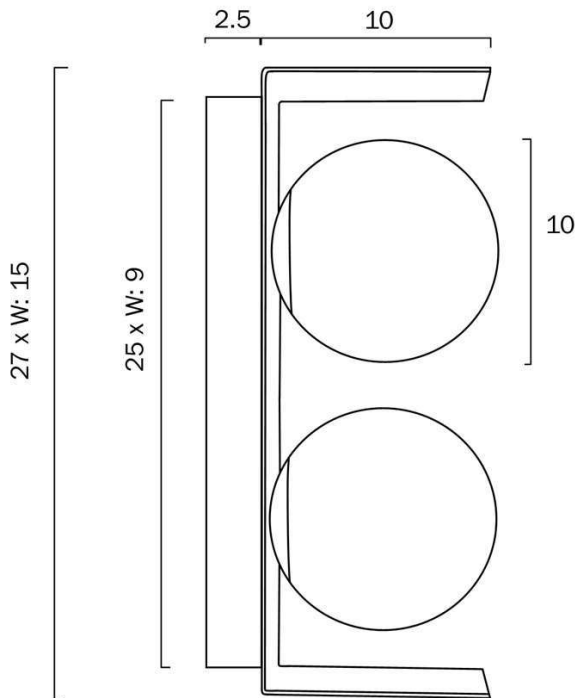

Last modification 2022-11-15

OLIO WB2-BKOP 9329501061978

The OLIO 2 wall lamp is a fusion of the round and square shape. The lamp shade is made from mouth blown opal matt glass and the base is made from laser cut single fold steel. Olio 2 is an ideal wall lamp to accent your modern style.

Size

Fixture Width (cm)	15.0
Fixture Height (cm)	27.0
Fixture Projection (cm)	12.5
Canopy Projection (cm)	2.5
Canopy Width (cm)	9.0
Canopy Height	25.0
Glass Diameter	10.00

Specification

Voltage Input	240V
Wattage (max)	12
Wattage	6

Barcode

GTIN 9329501061978

Image -dimensions

Last modification

2022-11-15

OLIO WB2-AGOP

9329501061985

The OLIO 2 wall lamp is a fusion of the round and square shape. The lamp shade is made from mouth blown opal matt glass and the base is made from laser cut single fold steel. Olio 2 is an ideal wall lamp to accent your modern style.