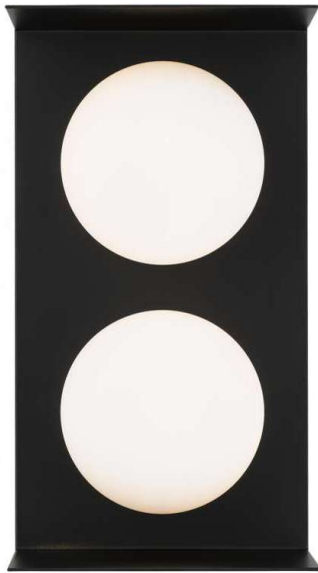

Last modification 2022-11-15

OLIO WB2-BKOP 9329501061978

The OLIO 2 wall lamp is a fusion of the round and square shape. The lamp shade is made from mouth blown opal matt glass and the base is made from laser cut single fold steel. Olio 2 is an ideal wall lamp to accent your modern style.

Overview

Family name	Olio
Categories	Wall Lights
Mounting	Surface
This item includes	Glass
Shade Shape	Round
Usage	Indoor Lighting

Color / Material

Fixture Color	Black,Opal Matt
Fixture Material	Glass,Metal
Canopy Color	Black
Shade Material	Glass
Glass Color	Opal Matt
Glass Finish	Matte

Barcode

GTIN 9329501061978

Image -dimensions

Last modification

2022-11-15

OLIO WB2-AGOP

9329501061985

The OLIO 2 wall lamp is a fusion of the round and square shape. The lamp shade is made from mouth blown opal matt glass and the base is made from laser cut single fold steel. Olio 2 is an ideal wall lamp to accent your modern style.

Overview

Family name	Olio
Categories	Wall Lights
Mounting	Surface
This item includes	Glass
Shade Shape	Round
Usage	Indoor Lighting

Color / Material

Fixture Color	Opal Matt,Antique Gold
Fixture Material	Glass,Metal
Canopy Color	Antique Gold
Shade Material	Glass
Glass Color	Opal Matt
Glass Finish	Matte