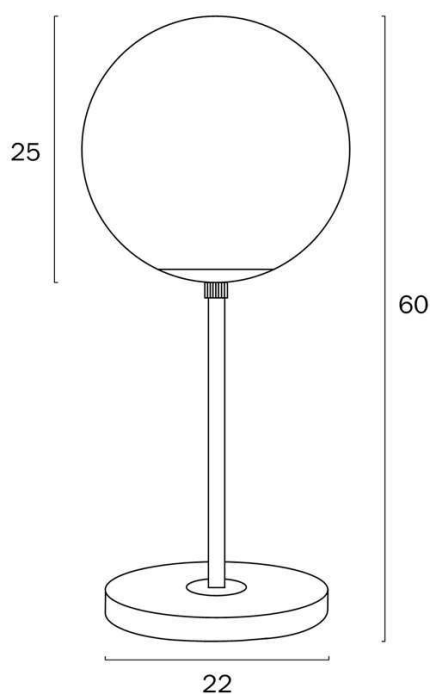

Size

Fixture Diameter (cm)	20.0
Fixture Height (cm)	45.0
Base Diameter (cm)	18.0
Base Height (cm)	25.0
Glass Diameter	20.00
Height Adjustable?	No
Cable Length (cm)	180 (30+Inline Switch+150)

Specification

Overview

Family name	Oliana
Categories	Table Lamps
Shade Shape	Round
Switch	Inline Switch
Usage	Indoor Lighting
ERAC Product Registration	SAA-210304-EA

Color / Material

Fixture Color	Antique Gold, Black Marble, Alabastro
Fixture Material	Iron, Marble, Glass
Shade Material	Glass
Base Color	Antique Gold, Black Marble
Base Material	Iron, Marble
Glass Color	Alabastro
Glass Finish	Matte
Cable Color	Black
Cable Material	PVC

Size

Fixture Diameter (cm)	25.0
Fixture Height (cm)	60.0
Base Diameter (cm)	22.0
Base Height (cm)	35.0
Glass Diameter	25.00
Height Adjustable?	No
Cable Length (cm)	180 (30+Inline Switch+150)

Specification

Barcode

GTIN 9329501064177

Image -dimensions

Note: Dimensions are only a guide and may vary due to manufacturing variations.