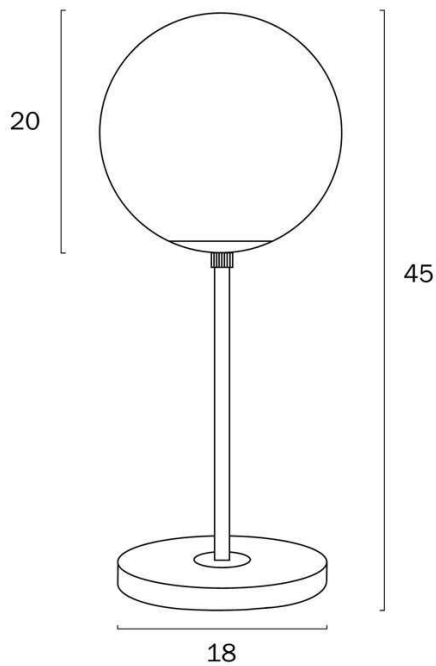

Overview

Family name	Oliana
Categories	Table Lamps
Shade Shape	Round
Switch	Inline Switch
Usage	Indoor Lighting
ERAC Product Registration	SAA-210304-EA

Color / Material

Fixture Color	Antique Gold, Black Marble, Alabastro
Fixture Material	Iron, Marble, Glass
Shade Material	Glass
Base Color	Antique Gold, Black Marble
Base Material	Iron, Marble
Glass Color	Alabastro
Glass Finish	Matte
Cable Color	Black
Cable Material	PVC

Size

Fixture Diameter (cm)	20.0
Fixture Height (cm)	45.0
Base Diameter (cm)	18.0
Base Height (cm)	25.0
Glass Diameter	20.00
Height Adjustable?	No
Cable Length (cm)	180 (30+Inline Switch+150)

Specification

Barcode

GTIN 9329501064160

Image -dimensions

Note: Dimensions are only a guide and may vary due to manufacturing variations.

Last modification 2023-09-16

OLIANA TL25-AGMB 9329501064177

The Oliana table lamp is elegant and ultra simple in design, suitable for any contemporary interior space. The glass is mouth-blown alabastro and supported on top of hand polished antique gold metalware. A black marble base supports the complete structure.

Size

Fixture Diameter (cm)	25.0
Fixture Height (cm)	60.0
Base Diameter (cm)	22.0
Base Height (cm)	35.0
Glass Diameter	25.00
Height Adjustable?	No
Cable Length (cm)	180 (30+Inline Switch+150)

Specification