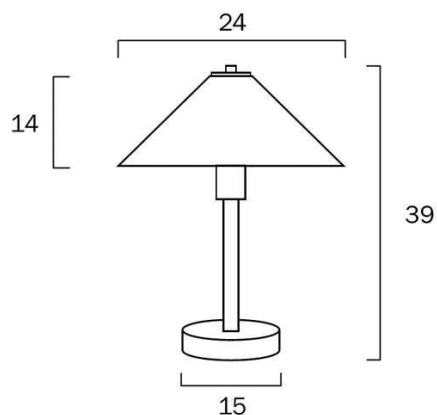

Globe Type	E27
Globe / Light Source qty	1
Globe / Light Source included	No
Dimmable	No
Electrical Protection	CLASS II - DOUBLE INSULATED, EARTH NOT REQUIRED
IP rating	IP20
Lead and Plug	Yes
Approvals	RCM
Box Contents	Instruction
Care Instructions	Do not use strong liquid cleaners,Wipe clean with a dry cloth
Replacement Warranty	*3 Years

Barcode

GTIN 9329501005118

Image -dimensions