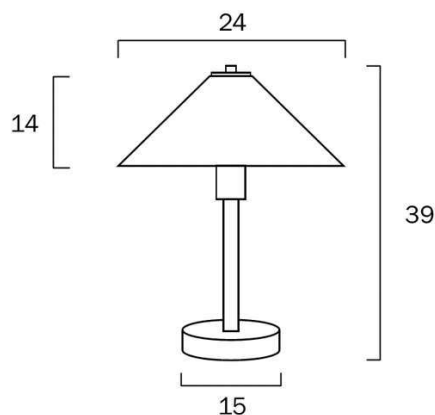

Globe Type	E27
Globe / Light Source qty	1
Globe / Light Source included	No
Dimmable	No
Electrical Protection	CLASS II - DOUBLE INSULATED, EARTH NOT REQUIRED
IP rating	IP20
Lead and Plug	Yes
Approvals	RCM
Box Contents	Instruction
Care Instructions	Do not use strong liquid cleaners,Wipe clean with a dry cloth
Replacement Warranty	*3 Years

Barcode

GTIN 9329501005101

Image -dimensions