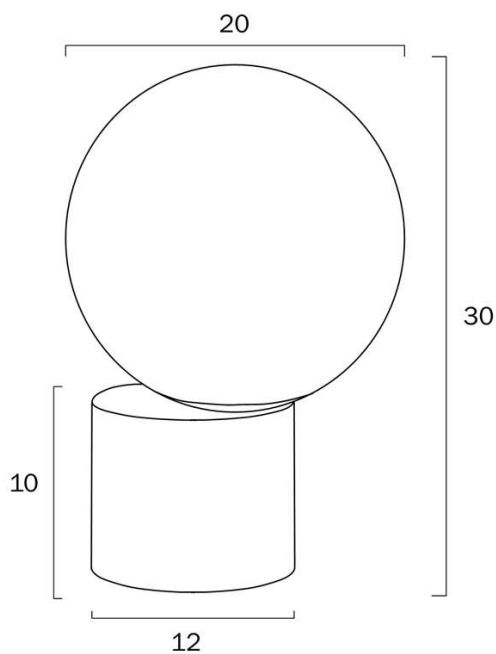

Specification

Voltage Input	240V
Wattage (max)	25
Globe Type	E27
Globe / Light Source qty	1
Globe / Light Source included	No
Dimmable	Globe Dependant
Electrical Protection	CLASS II - DOUBLE INSULATED, EARTH NOT REQUIRED
IP rating	IP20
Lead and Plug	Yes
Approvals	RCM
Assembly Required	Yes
Box Contents	Instruction
Care Instructions	Do not use strong liquid cleaners, Wipe clean with a dry cloth
Replacement Warranty	*3 Years

Barcode

GTIN 9329501063613

Image -dimensions