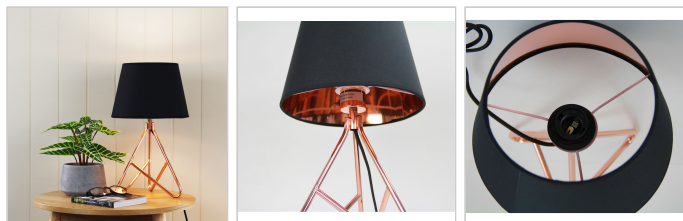

Lamp Shade Colour	BLACK
Lamp Shade Material	Polyester Cotton
Shade Included	Yes
Lamp Shade Dimensions	D250
Shade Fitting Type	43mm Shade Fitting
Lamp Switch	Hand Switch on Cord
Primary Material	METAL
Supplier Code	OL93601CO
UPI	9324879210225
In The Box	1 x Lamp 1 x Shade
Warranty / Guarantee	1 Year Replacement Guarantee

Images

Unless stated, fittings do not include globes (bulbs). No representations are made as to the suitability of this product for your application. All fixed lights (other than DIY lights) should be installed by a licensed electrical contractor. Due to continuing product development, some specifications may change over time. Refer to our detailed Terms and Conditions, online at: www.oriel-lighting.com.au | Details and specifications are current at the time of printing, and with constant product development, subject to change.

(c) Oriel Lighting