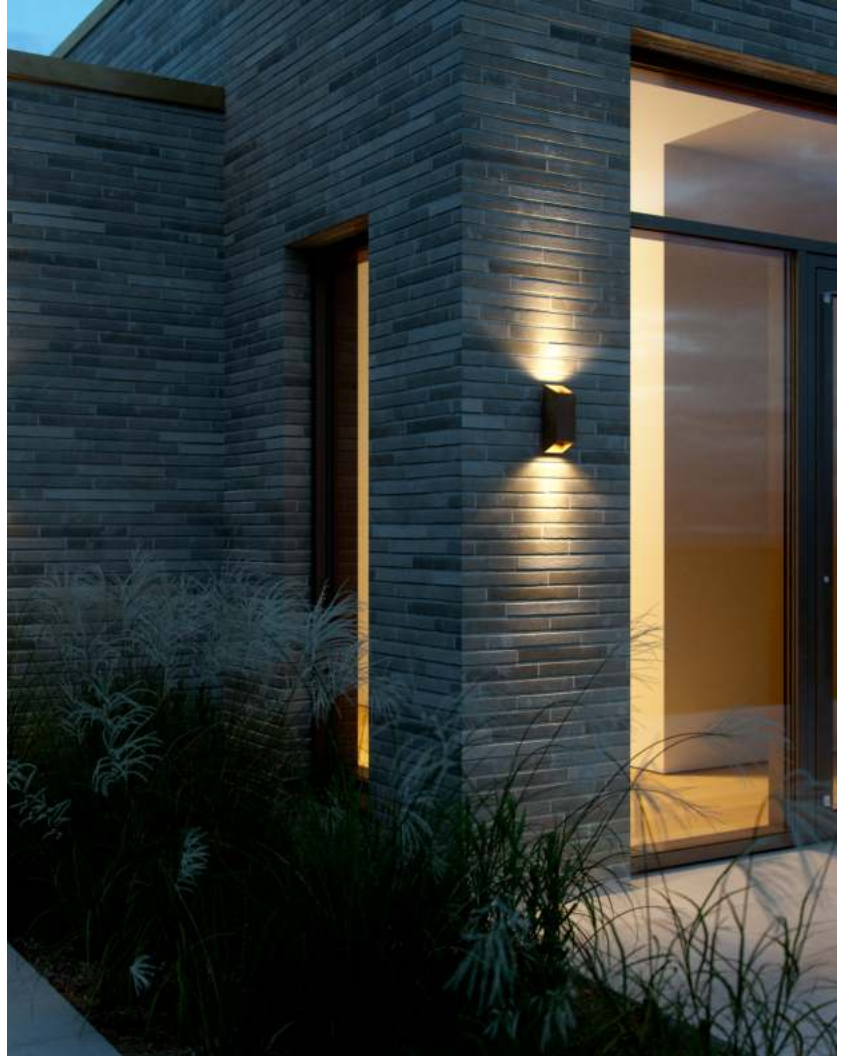

NICO SQUARE 22 | WALL LIGHT | RUSTY

2218221009

nordlux®

Voltage (V): 220-240 Volt
IP degree: IP54
Maximum bulb wattage (W): 35W
Class (Class 1, Class 2, Class 3):
Class 1 (Earth contact)
Bulb base: GU10
Parallel connection: True

Height (cm): 23.5
Width (cm): 8
Length (cm): 8
EAN: 5704924010934
TUN: 2276888
Item Number: 2218221009

Pcs Per Master Carton: 3
Sales Box Height (cm): 24.5
Sales Box Width(cm): 10.5
Sales Box Depth (cm): 9
Sales Box Volume m³ : 0.0023
Product net weight (kg): 0.74

Primary material: Aluminium
Secondary material: Glass
Suitable for Seaside: No
Color: Rusty

- Lights both up and down • Easy installation
- Parallel connection possible

Nico Square has an elegant and modern design that casts the light both up and down, creating a beautiful light effect. The oblique silhouette fits most exterior designs with a classic or contemporary architecture.