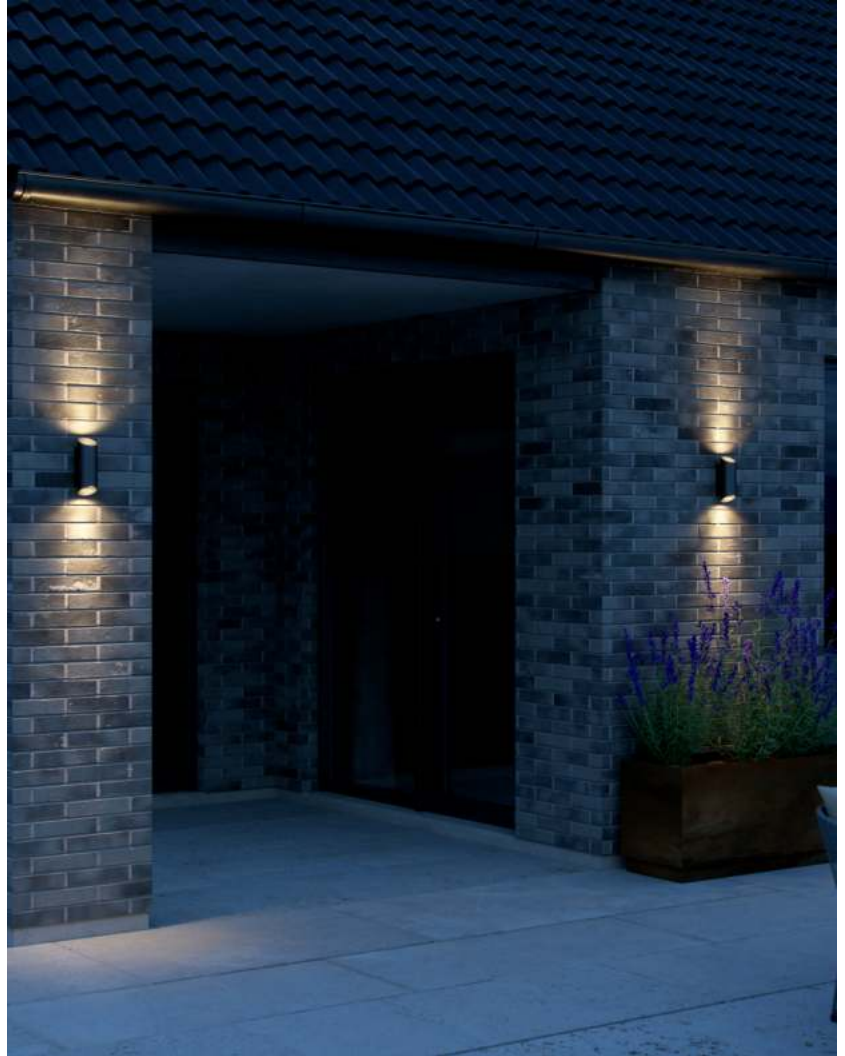

NICO ROUND 22 | WALL LIGHT | BLACK

2218231003

nordlux®

Voltage (V): 220-240 Volt
IP degree: IP54
Maximum bulb wattage (W): 35W
Class (Class 1, Class 2, Class 3):
Class 1 (Earth contact)
Bulb base: GU10
Parallel connection: True

Height (cm): 23.5
Width (cm): 7.7
Length (cm): 7.7
EAN: 5704924010958
TUN: 2276908
Item Number: 2218231003

Pcs Per Master Carton: 3
Sales Box Height (cm): 24.5
Sales Box Width(cm): 10.5
Sales Box Depth (cm): 9
Sales Box Volume m³ : 0.0023
Product net weight (kg): 0.84

Primary material: Aluminium
Secondary material: Glass
Suitable for Seaside: No
Color: Black

- Lights both up and down • Easy installation
- Parallel connection possible

Nico Cylinder has an elegant and modern design that casts the light both up and down, creating a beautiful light effect. The round and oblique silhouette fits most exterior designs with a classic or contemporary architecture.