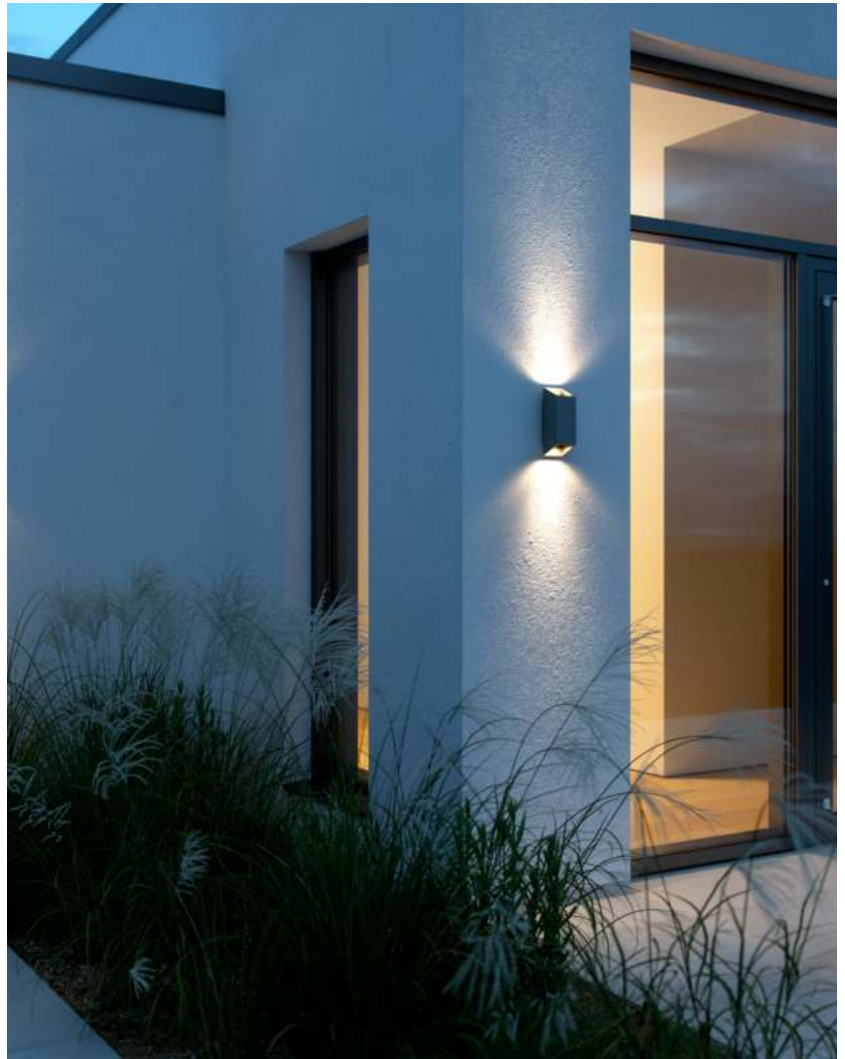

NICO SQUARE 22 | WALL LIGHT | ANTHRACITE

2218221050

nordlux®

Voltage (V): 220-240 Volt
IP degree: IP54
Maximum bulb wattage (W): 35W
Class (Class 1, Class 2, Class 3):
Class 1 (Earth contact)
Bulb base: GU10
Parallel connection: True

Height (cm): 23.5
Width (cm): 8
Length (cm): 8
EAN: 5704924010941
TUN: 2276891
Item Number: 2218221050

Pcs Per Master Carton: 3
Sales Box Height (cm): 24.5
Sales Box Width(cm): 10.5
Sales Box Depth (cm): 9
Sales Box Volume m³ : 0.0023
Product net weight (kg): 0.74

Primary material: Aluminium
Secondary material: Glass
Suitable for Seaside: No
Color: Anthracite

- Lights both up and down • Easy installation
- Parallel connection possible

Nico Square has an elegant and modern design that casts the light both up and down, creating a beautiful light effect. The oblique silhouette fits most exterior designs with a classic or contemporary architecture.