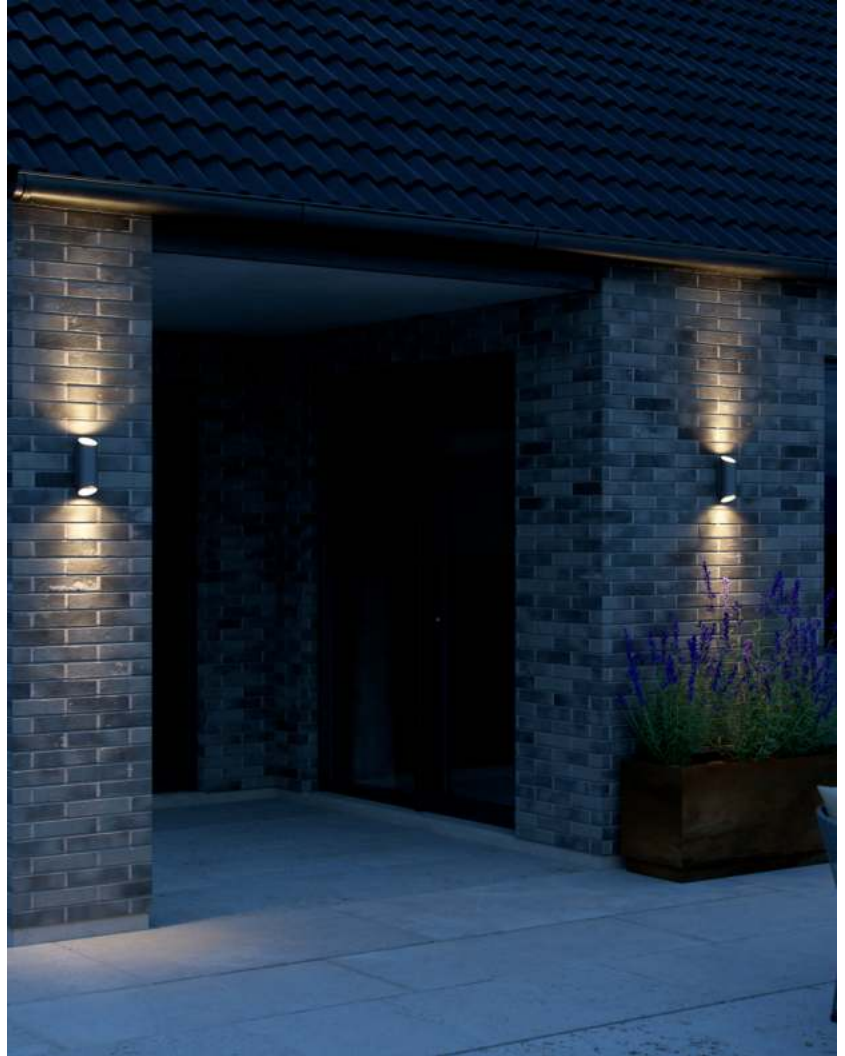

NICO ROUND 22 | WALL LIGHT | ANTHRACITE

2218231050

nordlux®

Voltage (V): 220-240 Volt
IP degree: IP54
Maximum bulb wattage (W): 35W
Class (Class 1, Class 2, Class 3):
Class 1 (Earth contact)
Bulb base: GU10
Parallel connection: True

Height (cm): 23.5
Width (cm): 7.7
Length (cm): 7.7
EAN: 5704924010989
TUN: 2276873
Item Number: 2218231050

Pcs Per Master Carton: 3
Sales Box Height (cm): 24.5
Sales Box Width(cm): 10.5
Sales Box Depth (cm): 9
Sales Box Volume m³ : 0.0023
Product net weight (kg): 0.84

Primary material: Aluminium
Secondary material: Glass
Suitable for Seaside: No
Color: Anthracite

- Lights both up and down • Easy installation
- Parallel connection possible

Nico Round has an elegant and modern design that casts the light both up and down, creating a beautiful light effect. The round and oblique silhouette fits most exterior designs with a classic or contemporary architecture.