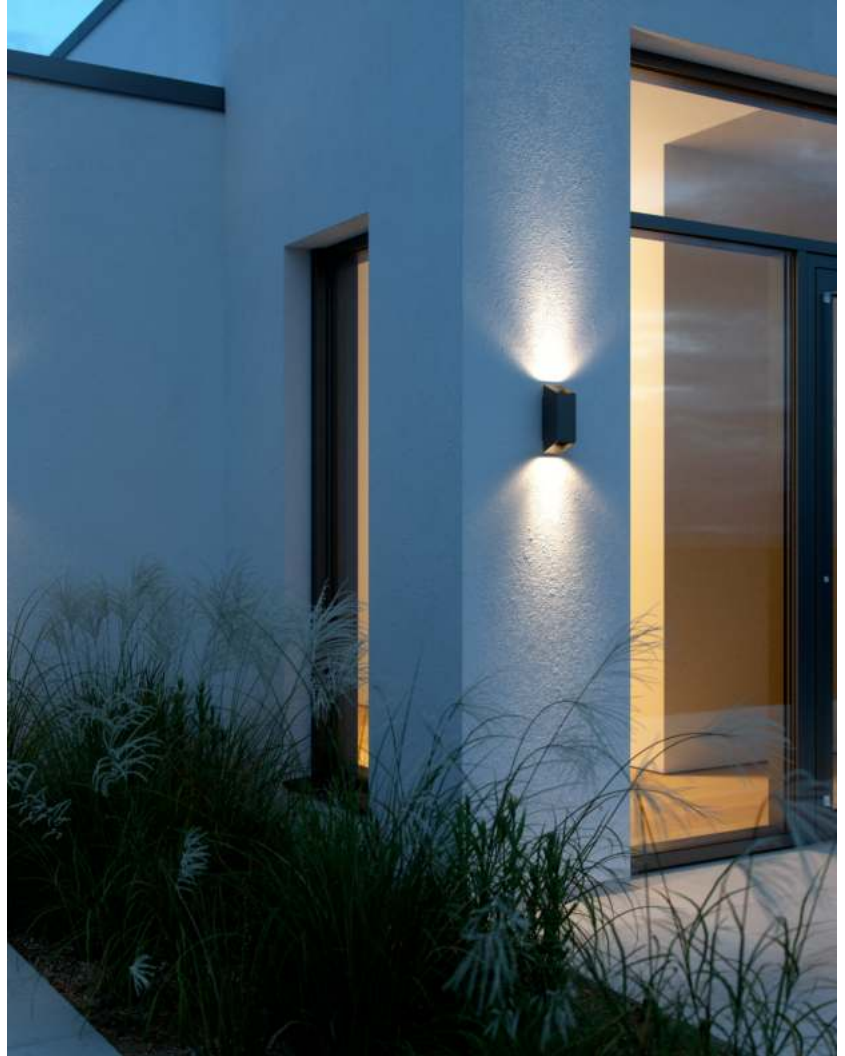

NICO SQUARE 22 | WALL LIGHT | BLACK

2218221003

nordlux®

Voltage (V): 220-240 Volt
IP degree: IP54
Maximum bulb wattage (W): 35W
Class (Class 1, Class 2, Class 3):
Class 1 (Earth contact)
Bulb base: GU10
Parallel connection: True

Height (cm): 23.5
Width (cm): 8
Length (cm): 8
EAN: 5704924012426
TUN: 2277003
Item Number: 2218221003

Pcs Per Master Carton: 3
Sales Box Height (cm): 24.5
Sales Box Width(cm): 10.5
Sales Box Depth (cm): 9
Sales Box Volume m³ : 0.0023
Product net weight (kg): 0.74

Primary material: Aluminium
Secondary material: Glass
Suitable for Seaside: No
Color: Black

- Lights both up and down • Easy installation
- Parallel connection possible

Nico Square has an elegant and modern design that casts the light both up and down, creating a beautiful light effect. The oblique silhouette fits most exterior designs with a classic or contemporary architecture.