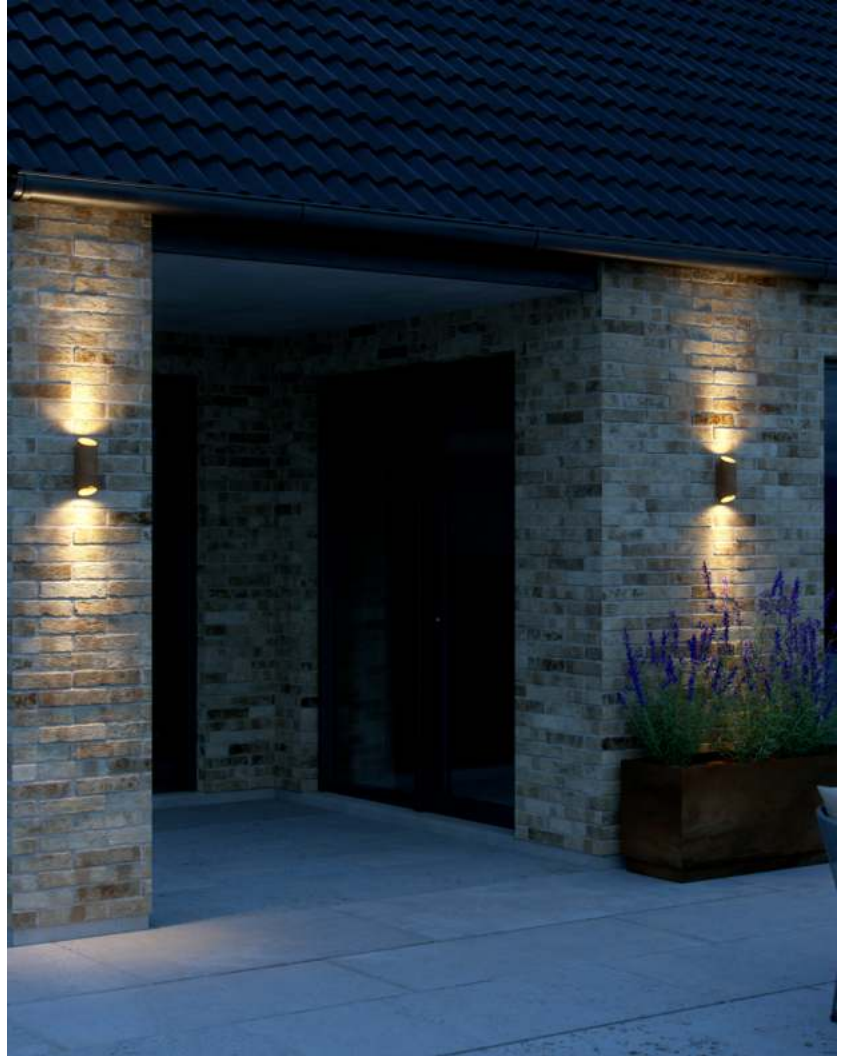

NICO ROUND 22 | WALL LIGHT | RUSTY

2218231009

nordlux®

Voltage (V): 220-240 Volt

IP degree: IP54

Maximum bulb wattage (W):
2x35W

Class (Class 1, Class 2, Class 3):

Class 1 (Earth contact)

Bulb base: GU10

Parallel connection: True

Height (cm): 23.5

Width (cm): 7.7

Shade Diameter (cm): 7.7

EAN: 5704924010972

TUN: 2276852

Item Number: 2218231009

Pcs Per Master Carton: 3

Sales Box Height (cm): 24.5

Sales Box Width(cm): 10.5

Sales Box Depth (cm): 9

Sales Box Volume m³ : 0.0023

Product net weight (kg): 0.84

Primary material: Aluminium

Secondary material: Glass

Suitable for Seaside: False

Colour: Rusty

- Lights both up and down • Easy installation
- Parallel connection possible

Nico Round has an elegant and modern design that casts the light both up and down, creating a beautiful light effect. The round and oblique silhouette fits most exterior designs with a classic or contemporary architecture.