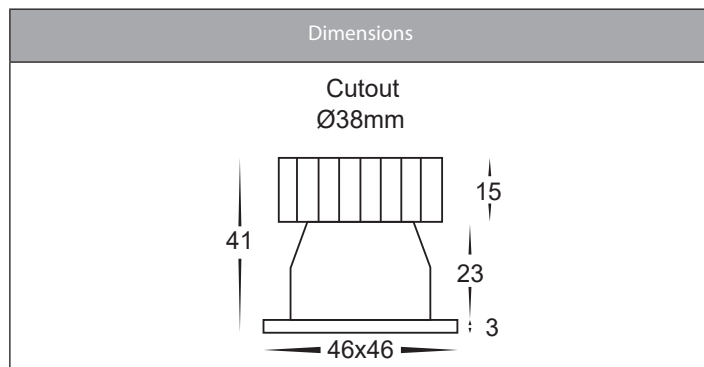

Product Ordering

Image	Part Number	Colour Temp	Lumens	Input Voltage	Beam Angle	Included LED	Barcode
	HV5701T-BLK	3000k 4000k 5500k	240lm 265lm 270lm	240v AC Supplied with External LED Driver	45°	TRI Colour 3w Built in LED	9350418027757
	HV5701T-WHT	3000k 4000k 5500k	240lm 265lm 270lm	240v AC Supplied with External LED Driver	45°	TRI Colour 3w Built in LED	9350418027764

*Items ordered after 01-01-2022

Havit Lighting
143 Beauchamp Road,
Matraville, N.S.W. 2036

Phone: 9381 8300
Email: sales@havit.com.au
Web: www.havit.com.au

Warranty Terms & Conditions

www.havit.com.au