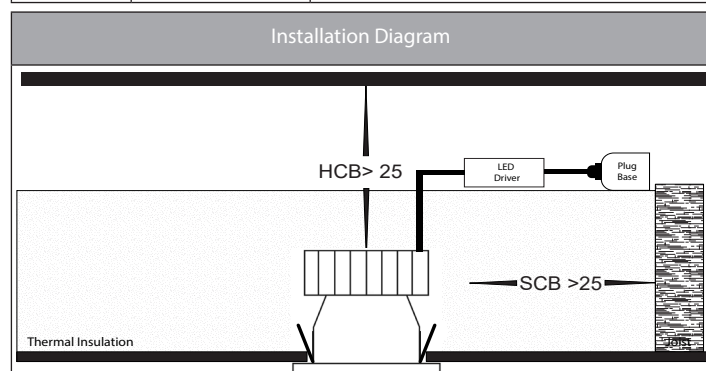

Product Ordering

Image	Part Number	Colour Temp	Lumens	Input Voltage	Beam Angle	Included LED	Barcode
	HV5702T-BLK	3000k 4000k 5500k	240lm 265lm 270lm	240v AC Supplied with External LED Driver	45°	TRI Colour 3w Built in LED	9350418027771
	HV5702T-WHT	3000k 4000k 5500k	240lm 265lm 270lm	240v AC Supplied with External LED Driver	45°	TRI Colour 3w Built in LED	9350418027788

*Items ordered after 01-01-2022

Havit Lighting
143 Beauchamp Road,
Matraville, N.S.W. 2036

Phone: 9381 8300
Email: sales@havit.com.au
Web: www.havit.com.au

Warranty Terms & Conditions

www.havit.com.au