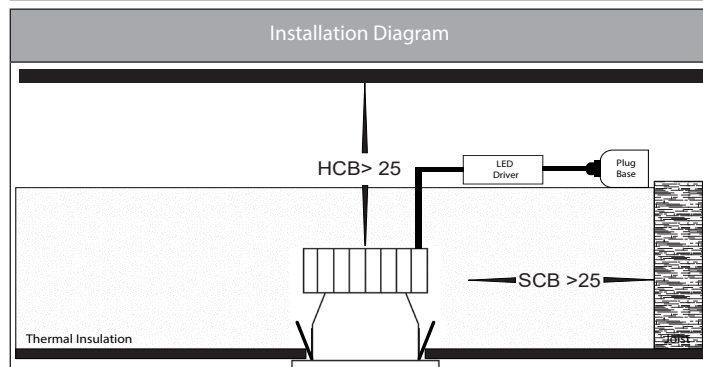

Product Ordering

Image	Part Number	Colour Temp	Lumens	Input Voltage	Beam Angle	Included LED	Barcode
	HV5701T-BLK	3000k 4000k 5500k	240lm 265lm 270lm	240v AC Supplied with External LED Driver	45°	TRI Colour 3w Built in LED	9350418027757
	HV5701T-WHT	3000k 4000k 5500k	240lm 265lm 270lm	240v AC Supplied with External LED Driver	45°	TRI Colour 3w Built in LED	9350418027764

*Items ordered after 01-01-2022

Havit Lighting
143 Beauchamp Road,
Matraville, N.S.W. 2036

Phone: 9381 8300
Email: sales@havit.com.au
Web: www.havit.com.au

Warranty Terms & Conditions

www.havit.com.au