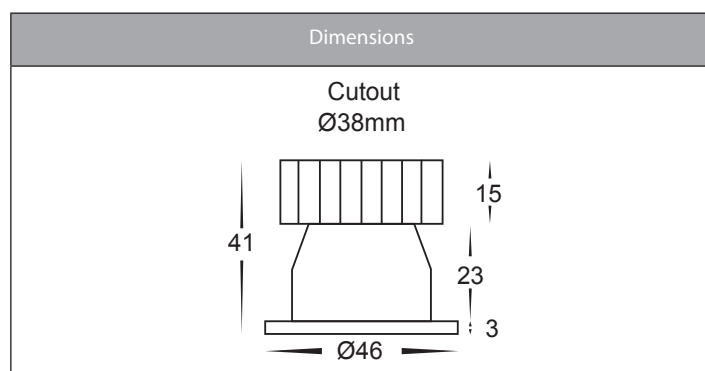

Product Ordering

Image	Part Number	Colour Temp	Lumens	Input Voltage	Beam Angle	Included LED	Barcode
	HV5702T-BLK	3000k 4000k 5500k	240lm 265lm 270lm	240v AC Supplied with External LED Driver	45°	TRI Colour 3w Built in LED	9350418027771
	HV5702T-WHT	3000k 4000k 5500k	240lm 265lm 270lm	240v AC Supplied with External LED Driver	45°	TRI Colour 3w Built in LED	9350418027788

*Items ordered after 01-01-2022

Havit Lighting
143 Beauchamp Road,
Matraville, N.S.W. 2036

Phone: 9381 8300
Email: sales@havit.com.au
Web: www.havit.com.au

Warranty Terms & Conditions

www.havit.com.au